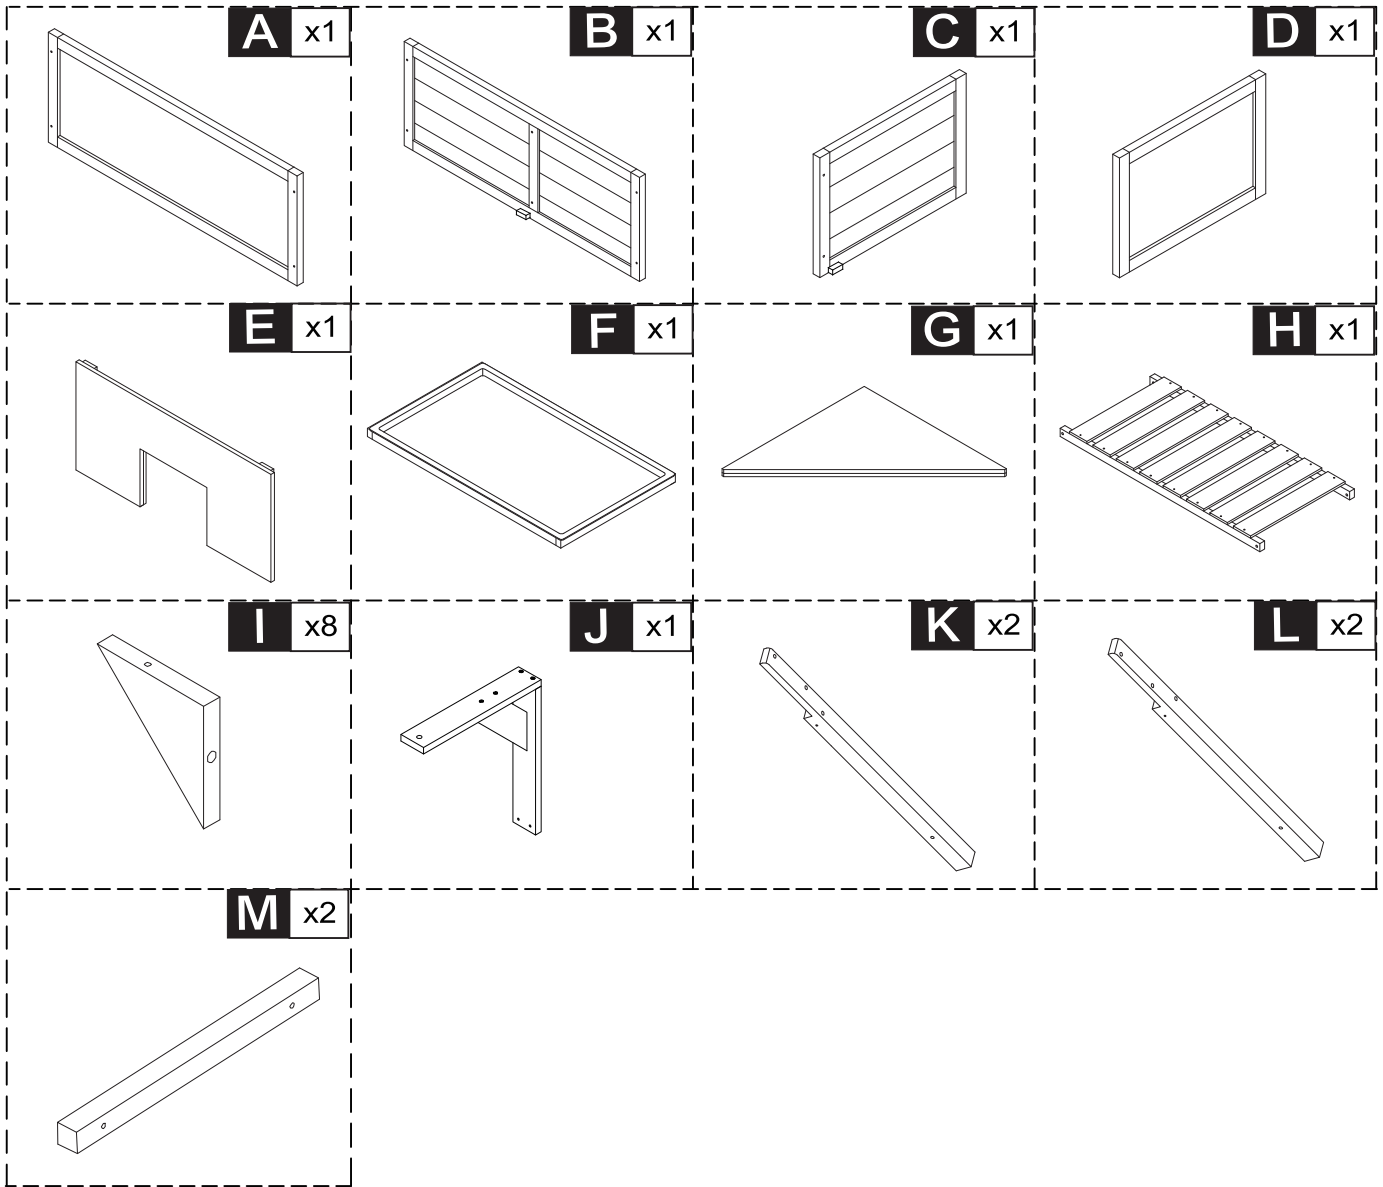

PARTS

HARDWARE

EN Do not confuse similar screws.
FR Ne pas confondre des vis similaires.
ES No confunda tornillos similares.
PT Não confundir parafusos semelhantes.
DE Verwechseln Sie ähnliche Schrauben nicht.
IT Non confondere le viti simili.

NOTE