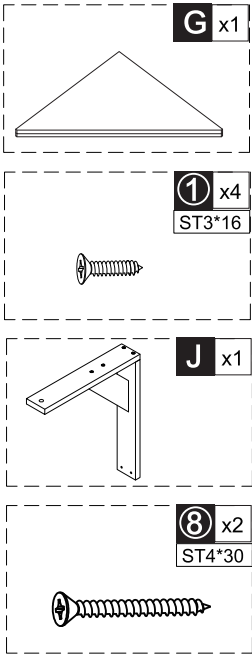

NOTE

③ x8
ST4*35

③ x8

E x1

If you have any questions, please contact our customer care center, Our contact details are below: **US**

 001-877-644-9366

 customerservice@aosom.com

Imported by Aosom LLC
27150 SW Kinsman Rd Wilsonville, OR 97070 USA
MADE IN CHINA