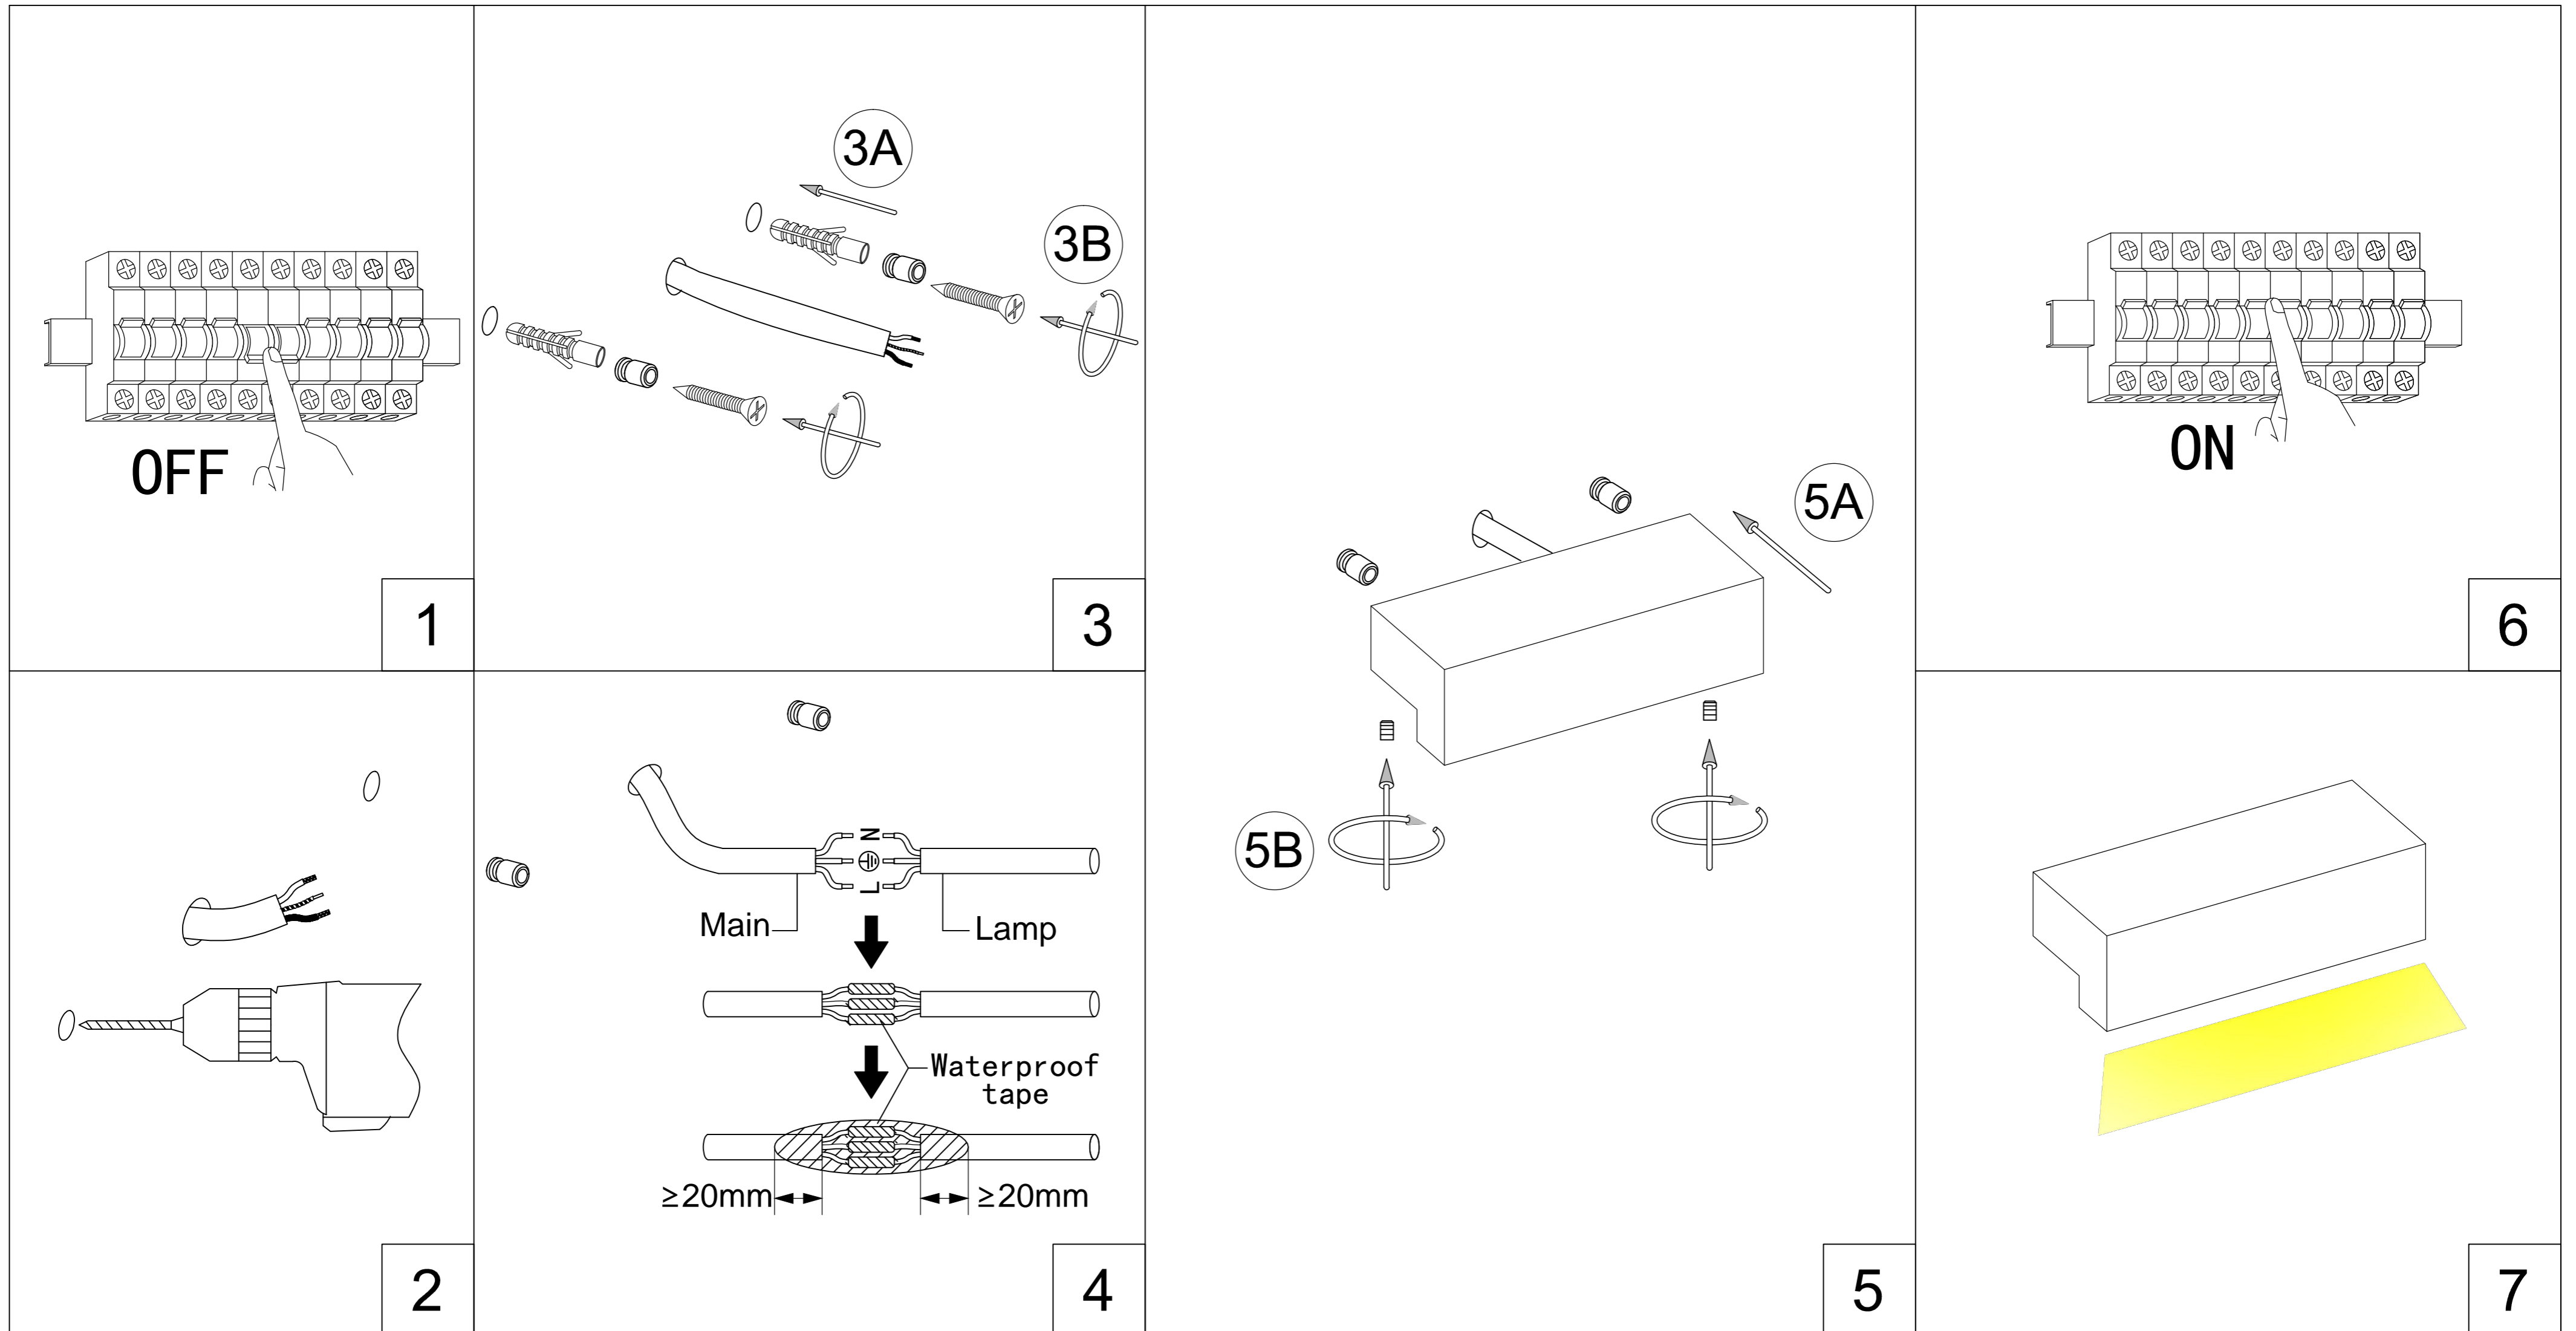

# LWA414 LWA415

# USER MANUAL LED OUTDOOR WALL LAMP

Accessories	Accessories
	expansion plug 2pcs
	screw 2pcs

- 01.SWITCH OFF MAIN
- 02.MAKE HOLE PATTERN
- 03.INSTALL THE BASE PLATE
- 04.CONNECT LAMP TO THE MAIN
- 05.DRIVE IN THE SCREWS UNTILL TIGHT
- 06.SWITCH ON THE MAIN AND LIGHT ON

LWA414  
L200xW60xH80(mm)  
LED-9W

LWA415  
L200xW80xH80(mm)  
LED-2x9W

Lamp : SMD-2835 LED  
 Color : 2700K/3000K/4000K/6000K  
 Color rendering : Ra80  
 Input : 100V-240V AC  
 Current : Constant 300mA  
 Frequency : 50/60Hz  
 Watt : 9W/18W  
 Life span : 20,000hrs  
 Operating temp : -20°C--+40°C  
 IP65  
 Dimmable : NO