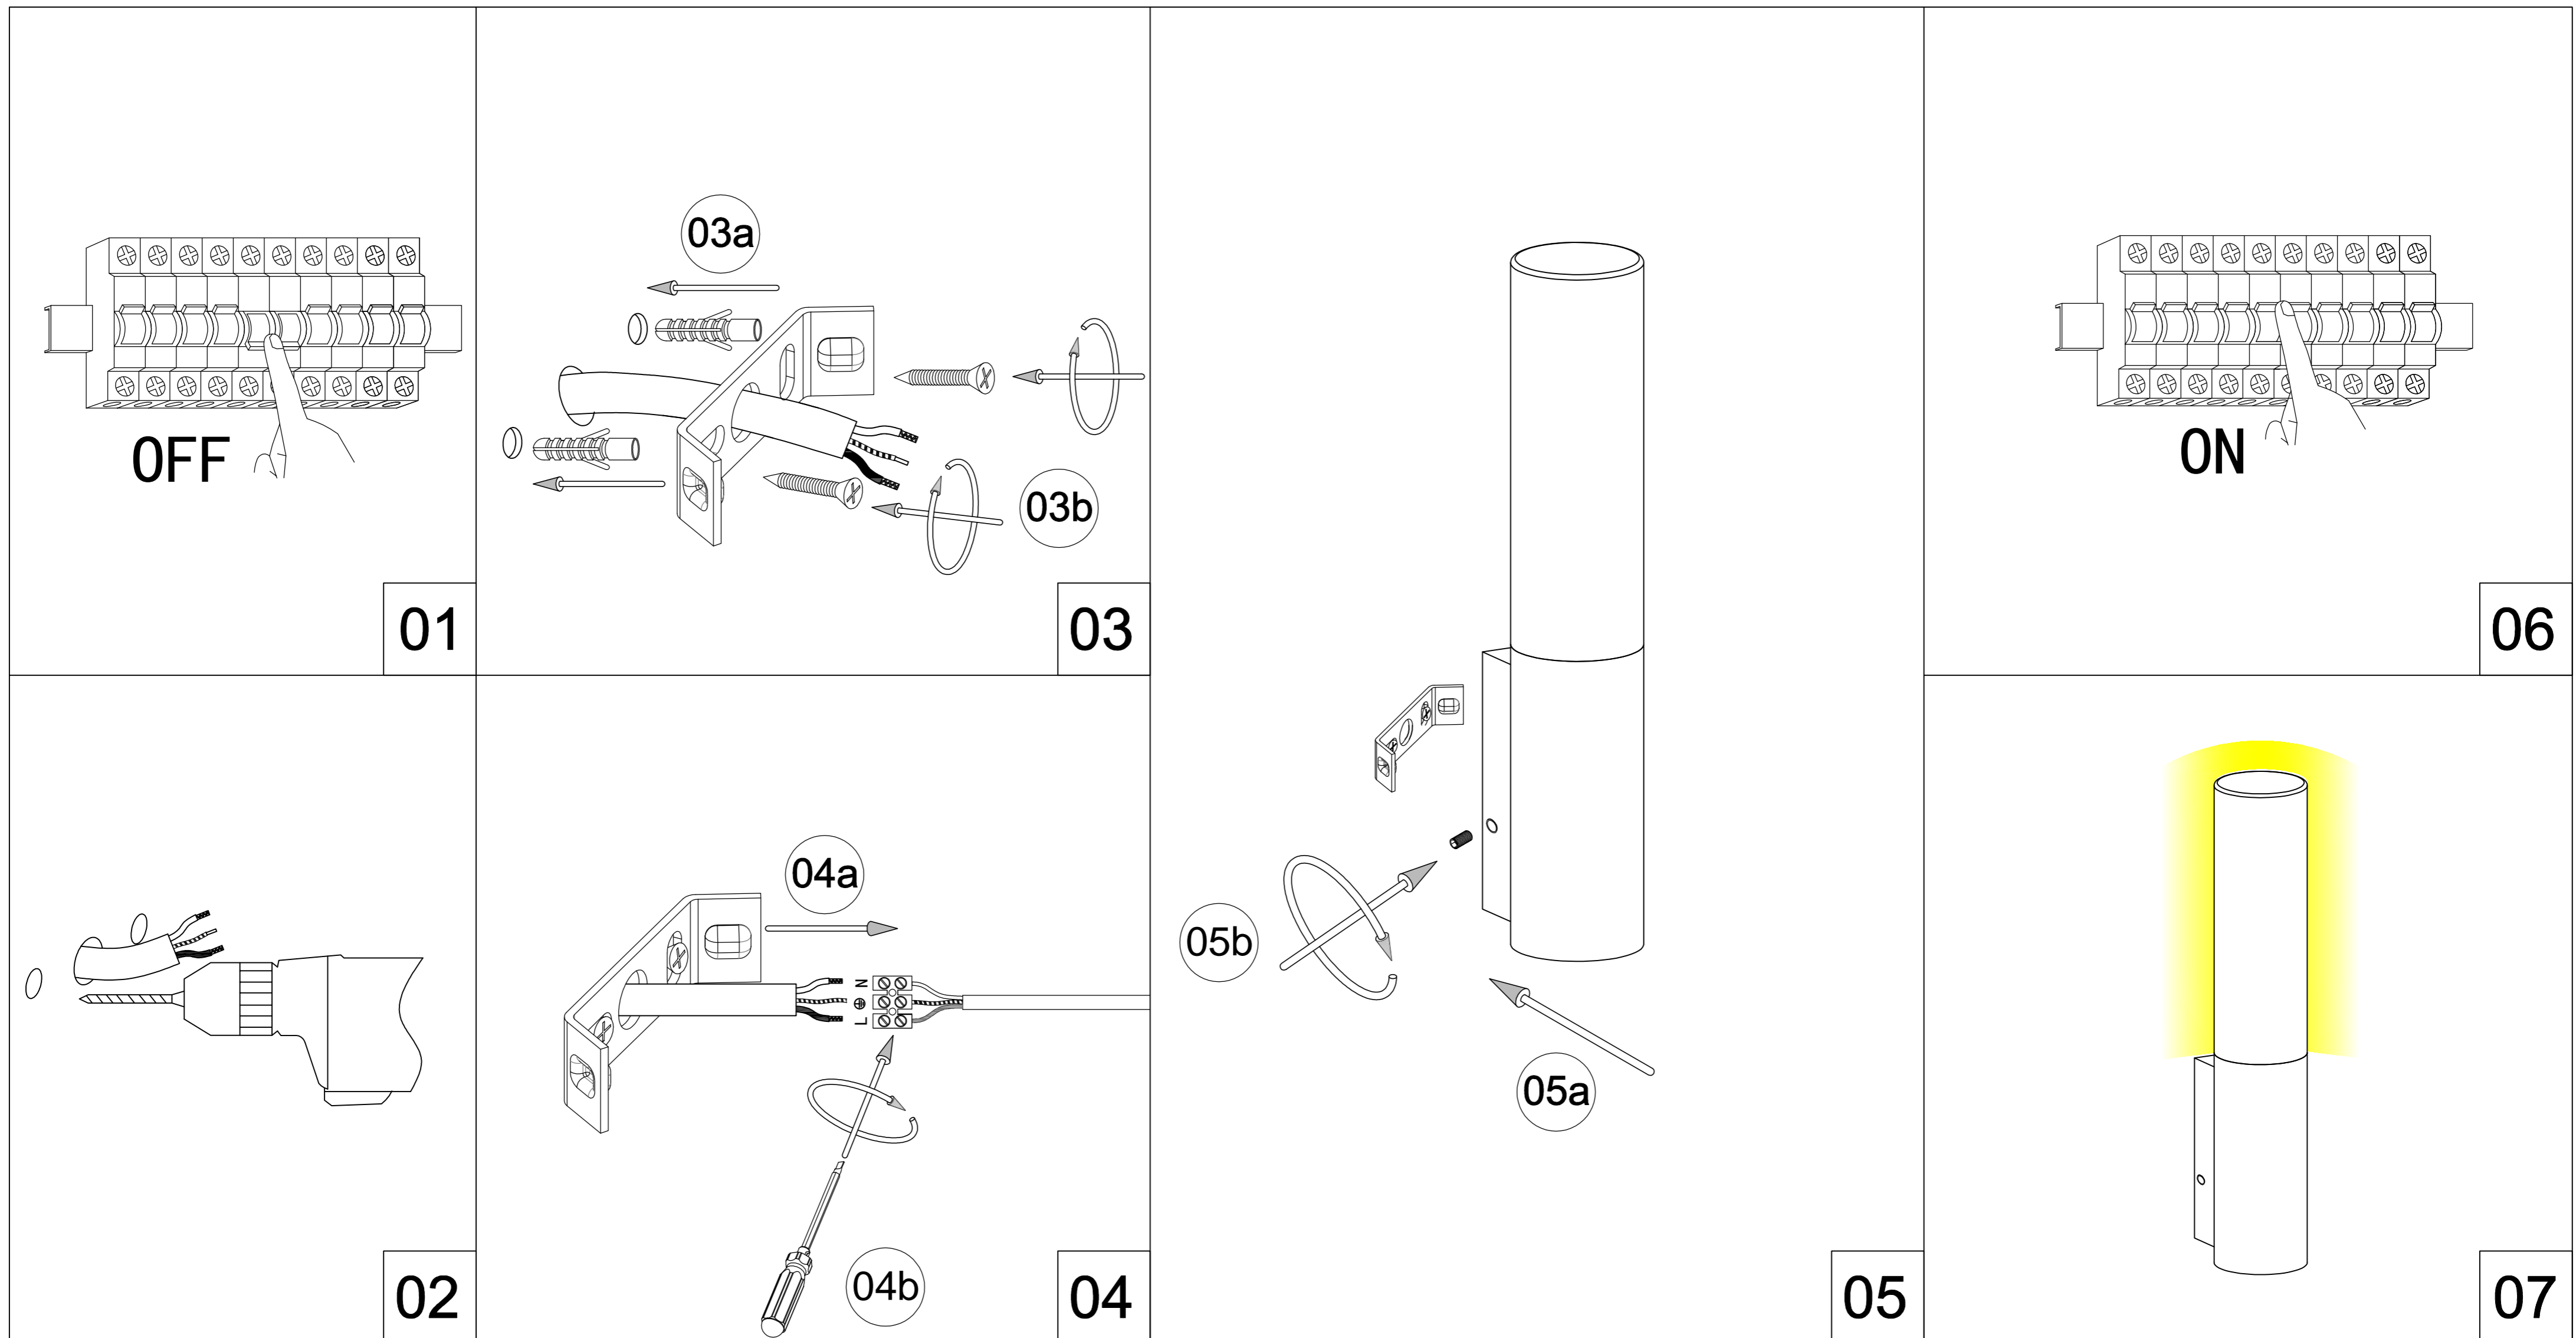

**LWA-210 LWA-211 LWA-212  
LWA-213 LWA-214**

**USER MANUAL  
LED OUTDOOR WALL LAMP**

- 01.SWITCH OFF MAIN
- 02.MAKE HOLE PATTERN
- 03.INSTALL THE BASE PLATE
- 04.CONNECT LAMP TO THE MAIN
- 05.DRIVE IN THE SCREWS UNTILL TIGHT
- 06.SWITCH ON THE MAIN AND LIGHT ON

Lamp:COB-LED  
 Color: 6000/4000/3000K  
 Color rendering: Ra80  
 Input: 100V-240V AC  
 Current: Constant 600/240mA  
 Frequency: 50/60Hz  
 Watt: 6/9W  
 Life span: 20,000hrs  
 Operating temp: -20°C-+40°C  
 IP65  
 Dimmable: NO