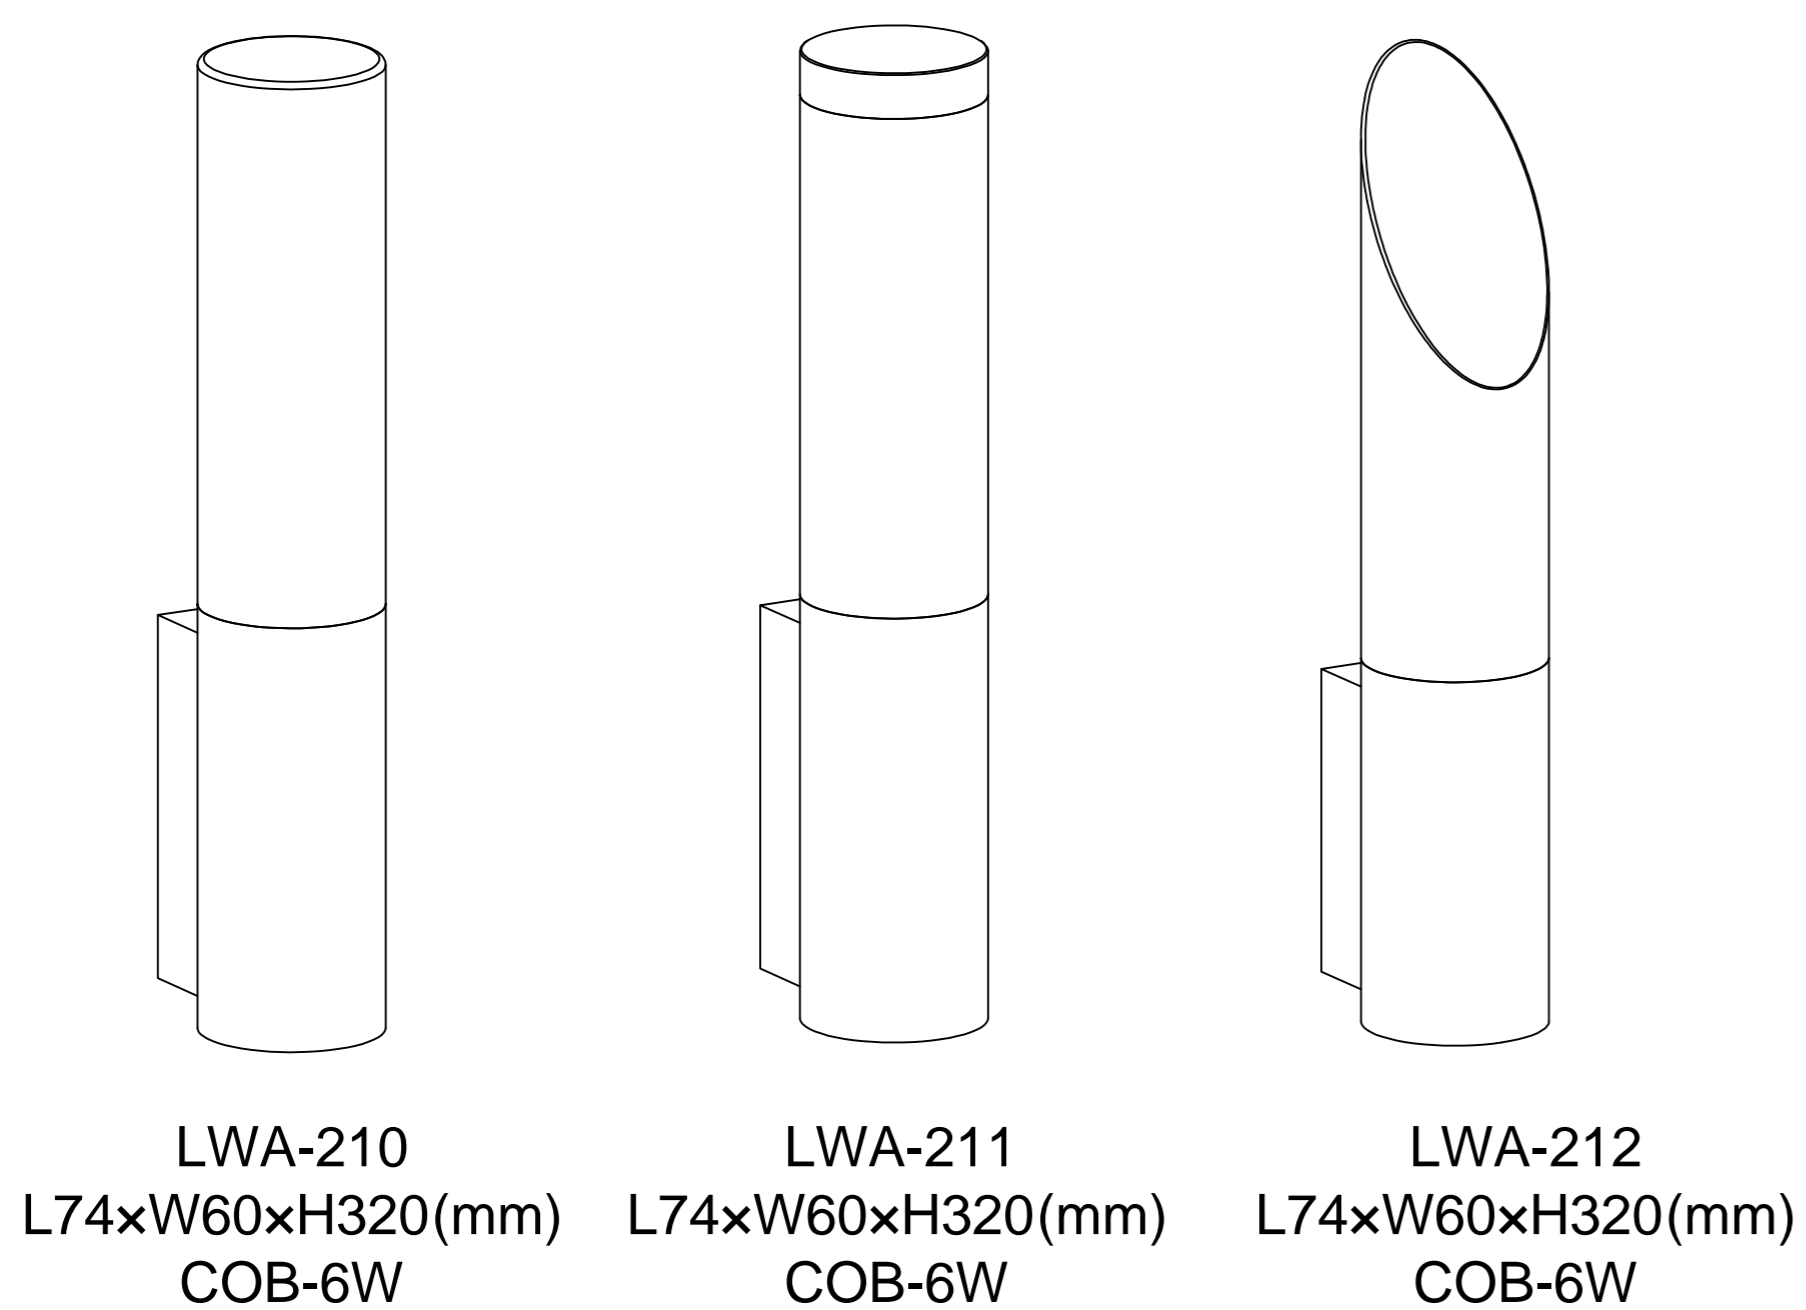

**LWA-210 LWA-211 LWA-212  
LWA-213 LWA-214**

**USER MANUAL  
LED OUTDOOR WALL LAMP**

- 01.SWITCH OFF MAIN
- 02.MAKE HOLE PATTERN
- 03.INSTALL THE BASE PLATE
- 04.CONNECT LAMP TO THE MAIN
- 05.DRIVE IN THE SCREWS UNTILL TIGHT
- 06.SWITCH ON THE MAIN AND LIGHT ON

Lamp:COB-LED  
 Color: 6000/4000/3000K  
 Color rendering: Ra80  
 Input: 100V-240V AC  
 Current: Constant 600/240mA  
 Frequency: 50/60Hz  
 Watt: 6/9W  
 Life span: 20,000hrs  
 Operating temp: -20°C-+40°C  
 IP65  
 Dimmable: NO