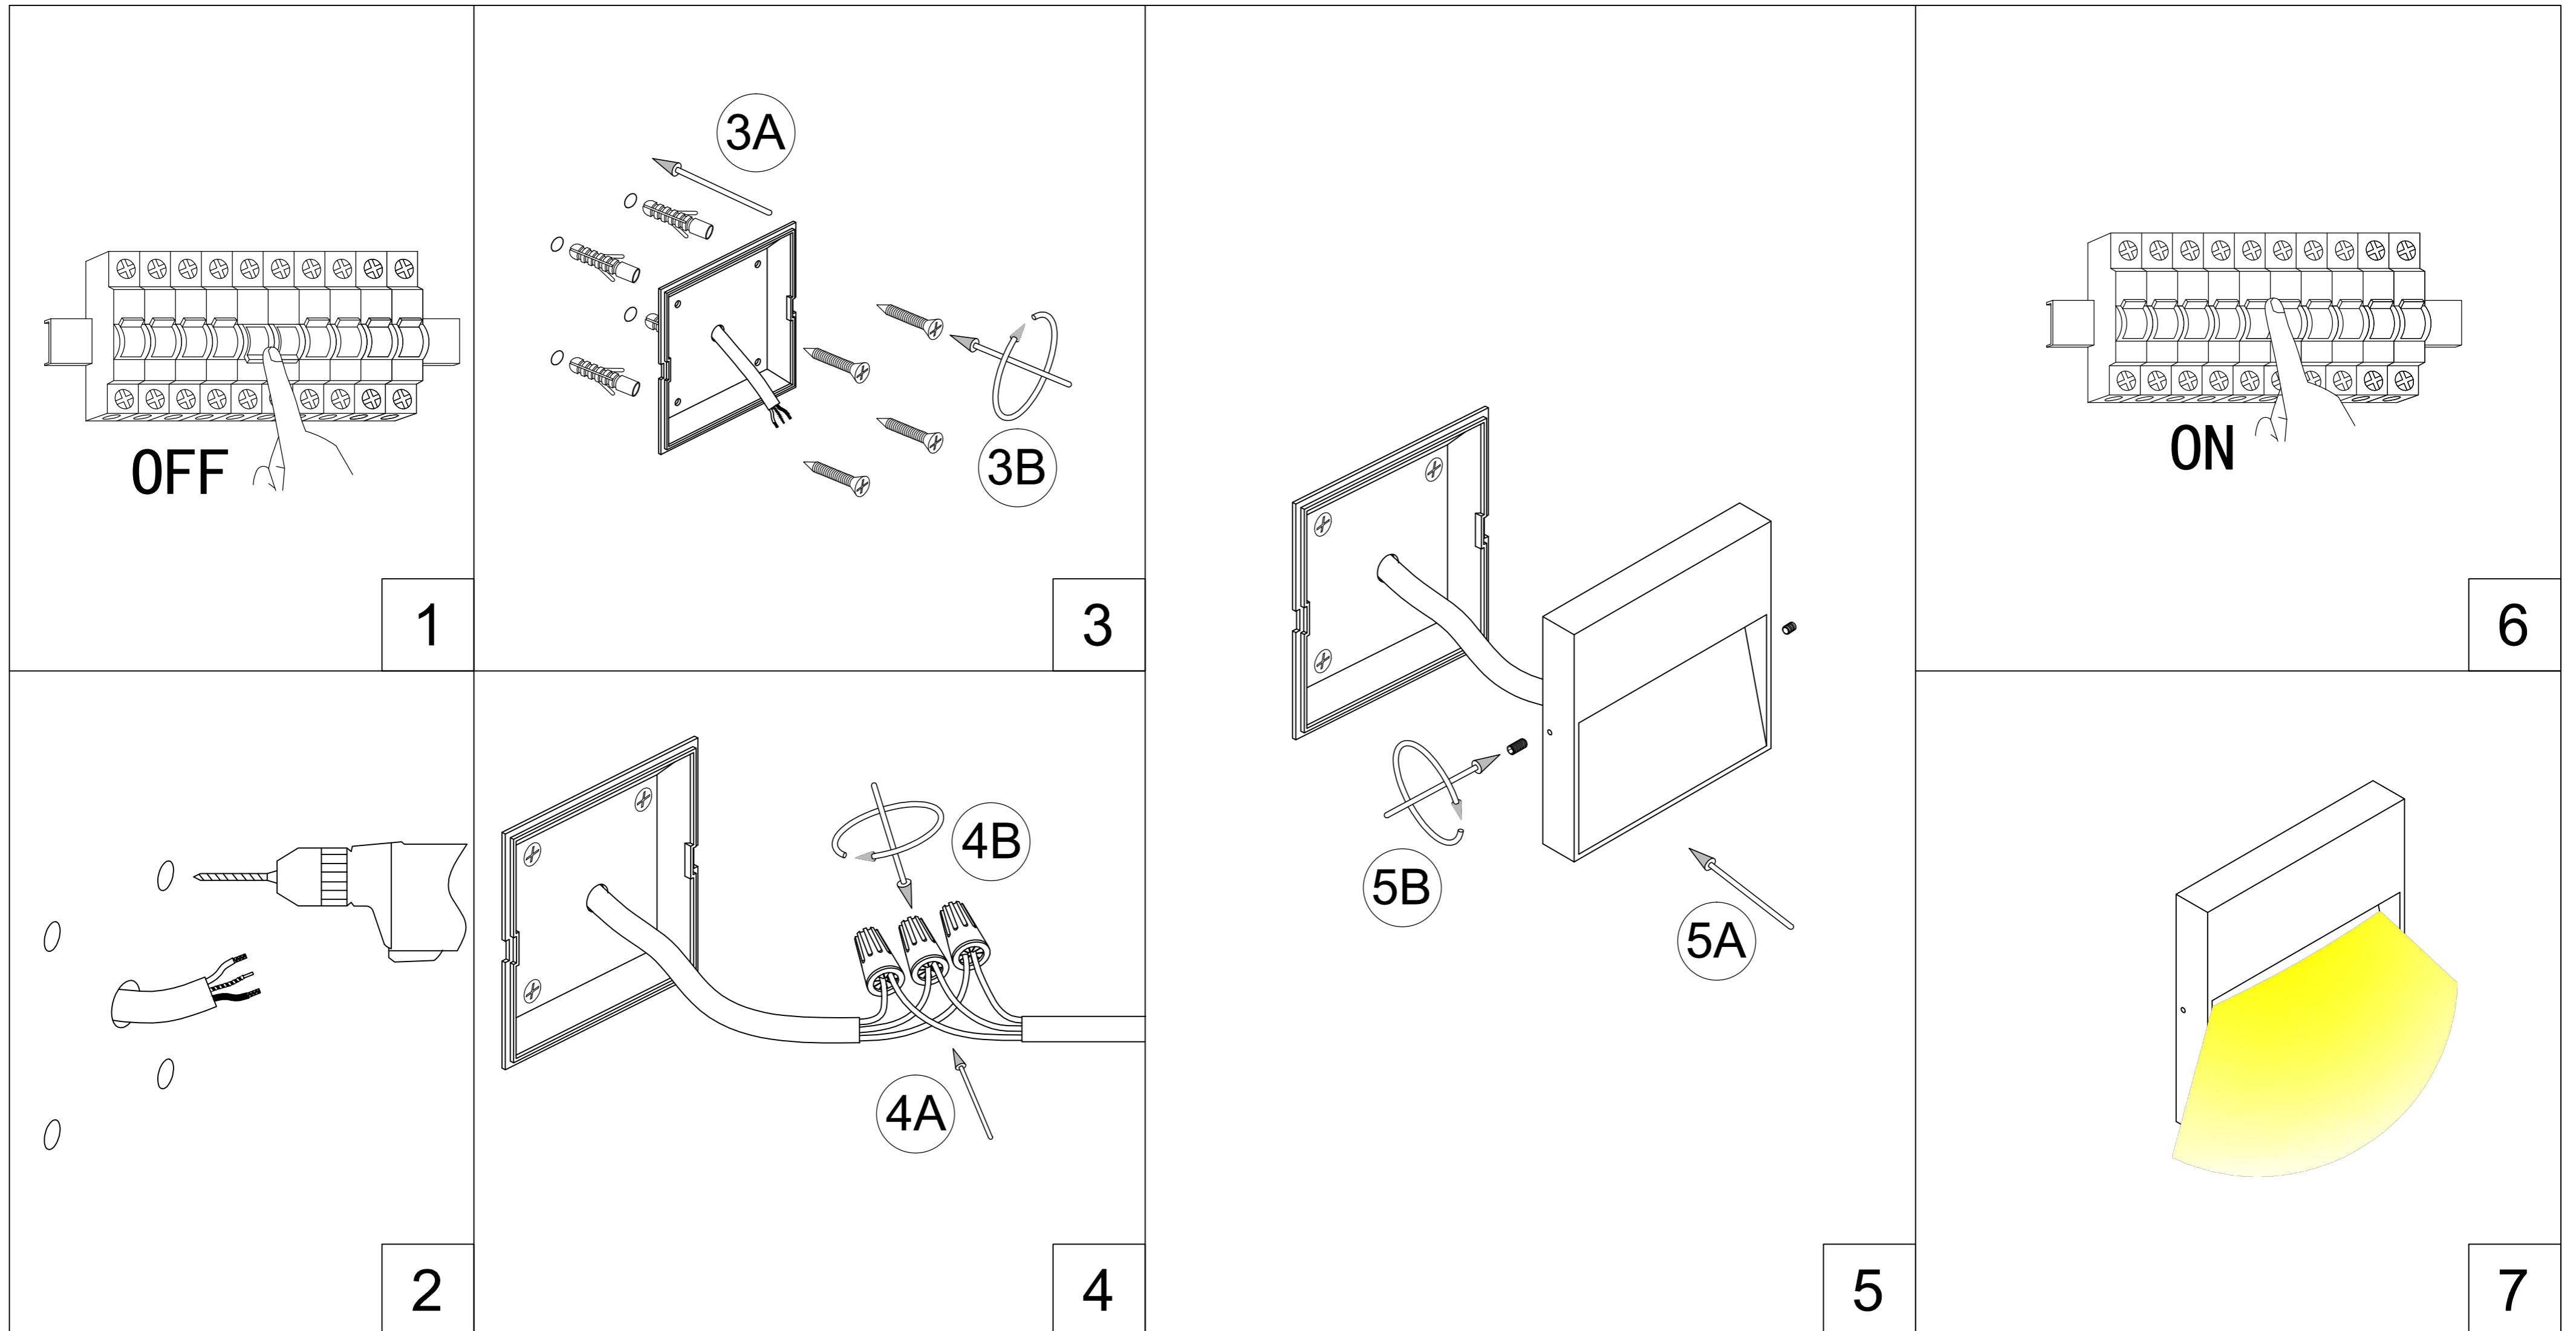

LWA709 LWA710

USER MANUAL

LED WALL LAMP

Accessories	Accessories	Accessories	Accessories
2mm Allen Key	expansion plug 2pcs screw 2pcs	expansion plug 2pcs screw 2pcs	waterproof connector 3pcs

1. SWITCH OFF MAIN
2. MAKE HOLE PATTERN
3. INSTALL THE BASE PLATE
4. CONNECT LAMP TO THE MAIN
5. DRIVE IN THE SCREWS UNTILL TIGHT
6. SWITCH ON THE MAIN AND LIGHT ON

LWA709
L117xW117xH32(mm)
LED-3W

LWA710
L200xW200xH32(mm)
LED-6W

Lamp : SMD 2835 LED
 Color : 2700K/3000K/4000K/6000K
 Color rendering : Ra80
 Input : 100V-240V AC
 Current : Constant 300mA
 Frequency : 50/60Hz
 Watt : 3W/6W
 Life span : 20,000hrs
 Operating temp : -20°C - +40°C
 IP65
 Dimmable : NO