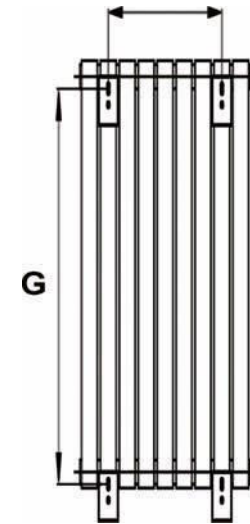

It is prohibited to climb onto the radiator.

Maximum working temperature is 95 centigrad degree. Maximum working pressure is 6 bar.

Front View

Side View

Back View

Hang fre radiator on the brackets.

Top view

Product Code	Product Name	Pipe number	Height	Width	Thickness	Hanger Axes Horizontal	Wall to front face of the bracket	Hanger Axes vertical	Wall to pipe center distance	Empty Weight	Water volume
			mm	mm	mm	mm	mm	mm	mm		
RV-HRH066AS/WS	Flat 600 x 420	6	600	420	48	210	79	555	50	6.1	2.51
RV-HRH069AS/WS	Flat 600 X 630	9	600	630	48	420	79	555	50	9.0	3.77
RV_HRH611 AS/WS	Flat 600 X 770	11	600	770	48	560	79	555	50	10.9	4.66
<u>RV-HRH614AS/WS</u>	Flat 600 X 980	14	600	980	48	770	79	555	50	13.8	5.86
RV-HRH617AS/WS	Flat 600 X 1190	17	600	1190	48	980	79	555	50	16.7	7.11
RV-HRH621ASM/S	Flat 600 X 1470	21	600	1470	48	1260	79	555	50	20.5	8.79
RV-HRV166AS/WS	Flat 1600 X 420	6	1600	420	48	210	79	1555	50	14.2	5.64
RV-HRV167AS/WS	Flat 1600 X 490	7	1600	490	48	280	79	1555	50	16.4	6.58
RV-HRV168AS/WS	Flat 1600 X 560	8	1600	560	48	350	79	1555	50	18.7	7.51
RV-HRV185AS/WS	Flat 1800 X 350	5	1800	350	48	140	79	1755	50	13.3	5.22
RV-HRV186AS/WS	Flat 1800 X 420	6	1800	420	48	210	79	1755	50	15.7	6.26
RV-HRV187AS/WS	Flat 1800 X 490	7	1800	490	48	280	79	1755	50	18.2	7.30
RV-HRV188AS/WS	Flat 1800 X 560	8	1800	560	48	350	79	1755	50	20.9	8.35
RV-HRV189AS/WS	Flat 1800 X 630	9	1800	630	48	420	79	1755	50	23.5	9.39