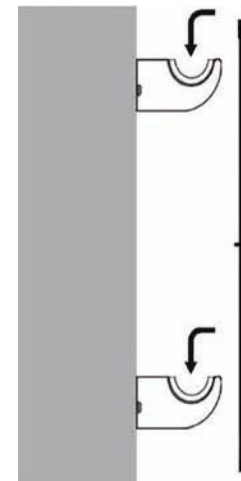

It is prohibited to climb onto the radiator.

Maximum working temperature is 95 centigrad degree. Maximum working pressure is 6 bar.

Front View

Side View

Back View

Hang fre radiator on the brackets.

Top view

Product Code	Product Name	Pipe number	Height	Width	Thickness	Hanger Axes Horizontal	Wall to front face of the bracket	Hanger Axes vertical	Wall to pipe center distance	Empty Weight	Water volume
			mm	mm	mm	mm	mm	mm	mm		
RV-HRH066AS/WS	Flat 600 x 420	6	600	420	48	210	79	555	50	6.1	2.51
RV-HRH069AS/WS	Flat 600 X 630	9	600	630	48	420	79	555	50	9.0	3.77
RV_HRH611 AS/WS	Flat 600 X 770	11	600	770	48	560	79	555	50	10.9	4.66
<u>RV-HRH614AS/WS</u>	Flat 600 X 980	14	600	980	48	770	79	555	50	13.8	5.86
RV-HRH617AS/WS	Flat 600 X 1190	17	600	1190	48	980	79	555	50	16.7	7.11
RV-HRH621ASM/S	Flat 600 X 1470	21	600	1470	48	1260	79	555	50	20.5	8.79
RV-HRV166AS/WS	Flat 1600 X 420	6	1600	420	48	210	79	1555	50	14.2	5.64
RV-HRV167AS/WS	Flat 1600 X 490	7	1600	490	48	280	79	1555	50	16.4	6.58
RV-HRV168AS/WS	Flat 1600 X 560	8	1600	560	48	350	79	1555	50	18.7	7.51
RV-HRV185AS/WS	Flat 1800 X 350	5	1800	350	48	140	79	1755	50	13.3	5.22
RV-HRV186AS/WS	Flat 1800 X 420	6	1800	420	48	210	79	1755	50	15.7	6.26
RV-HRV187AS/WS	Flat 1800 X 490	7	1800	490	48	280	79	1755	50	18.2	7.30
RV-HRV188AS/WS	Flat 1800 X 560	8	1800	560	48	350	79	1755	50	20.9	8.35
RV-HRV189AS/WS	Flat 1800 X 630	9	1800	630	48	420	79	1755	50	23.5	9.39