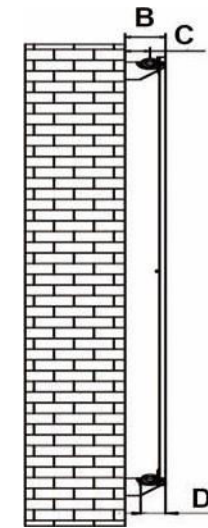

Radiator Name: Flat Panel Single

This product must be fitted only by a fully qualified installer

Description	Illustration	Qty
Radiator		
Bracket		4
Fixing Screw		4
Spacer		4
Air Vent		1
End Plug		

GENERAL RECOMMENDATION

Before fitting the radiator, it is necessary to wash out the heating system to remove any existing mud, scale, work residues, traces of flux, oil etc...

When the system water PH is outside the 5.5 - 8.5 range and/or when the dissolved is above 0.1mg/litre, it is always needed to protect the heating system components (the radiator is one of these) with a proper chemical treatment compatible with all parts in contact with water (Silicon rubber too).

In order to fit the radiator to the wall, it is necessary to choose the proper fixings for the wall material.

If the system water exceeds 50 degrees Celsius, please install a warning mark near the radiator to avoid any accidental scald. Clean the radiator surface only with a soft cloth to avoid scratching the finish and do not use chemicals against during cleaning operations.

It is prohibited to climb onto the radiator.

Maximum working temperature is 95 centigrad degree. Maximum working pressure is 6 bar.

Side View