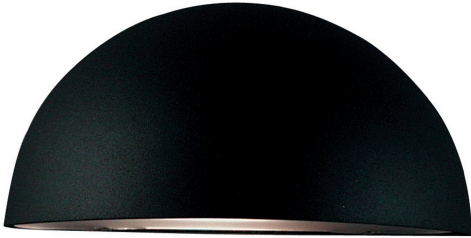

SCORPIUS | WALL LIGHT | BLACK

21651003

nordlux®

Voltage (V): 220-240 Volt
IP degree: IP33
Maximum bulb wattage (W): 40
Class (Class 1, Class 2, Class 3):
Class 1 (Earth contact)
Socket type: E14
Parallel connection: True

Height (cm) : 10
Width (cm): 20
Projection (cm): 10
EAN: 5701581011021
TUN: 5715378
Item Number: 21651003

Pcs Per Master Carton: 6
Sales Box Height (cm): 11
Sales Box Width(cm): 20.5
Sales Box Depth (cm): 11
Sales Box Volume m³ : 0.0025
Product net weight (kg): 0.4

Primary material: Metal
Secondary material: Plastic
Colour of the glass: Satinated
Suitable for Seaside: False
Colour: Black

• Timeless design • Built-in parallel connection

Scorpius Wall light for outdoor use has a classic and timeless design. Scorpius has many uses – the perfect fit at the front door, at the entrance, on the fence, or in the stairwell. It can be used alone or with several placed side by side.