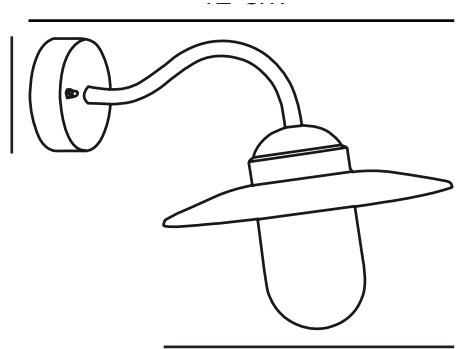

LUXEMBOURG | WALL LIGHT | GALVANIZED

22671031

nordlux®

Voltage (V): 230 Volt
IP degree: IP54
Maximum bulb wattage (W): 60
Class (Class 1, Class 2, Class 3):
Class 2 (Double isolated)
Socket type: E27
Parallel connection: True

Primary material: Galvanized steel
Secondary material: Glass
Colour of the glass: Clear
Suitable for Seaside: True
Colour: Galvanized

Height (cm) : 27
Width (cm): 27.5
Shade Diameter (cm): 27.5
Projection (cm): 42

- Built-in parallel connection
- Extra durable material suitable for coastal areas (Designed For Seaside)
- 15-year guarantee on surface deterioration

This elegant wall light from the Nordlux Luxembourg series is a classic outdoor wall light with a glass dome to provide beautiful lighting at your entrance, in the driveway, garage, on the terrace, or on the patio. The light can be connected in parallel with several lights and is equipped with an LED bulb.