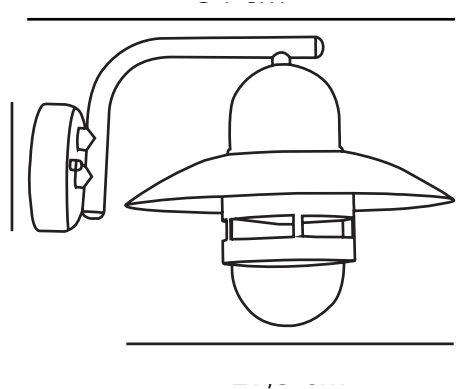

# NIBE | WALL LIGHT | COPPER

24981030

nordlux®

Voltage (V): 230 Volt  
IP degree: IP54  
Maximum bulb wattage (W): 60  
Class (Class 1, Class 2, Class 3):  
Class 1 (Earth contact)  
Socket type: E27  
Parallel connection: True

Height (cm) : 24  
Width (cm): 27.5  
Shade Diameter (cm): 27.5  
Projection (cm): 34  
EAN: 5701581121010  
TUN: 5672386  
Item Number: 24981030

Pcs Per Master Carton: 6  
Sales Box Height (cm): 28  
Sales Box Width(cm): 16  
Sales Box Depth (cm): 27  
Sales Box Volume m<sup>3</sup> : 0.0121  
Product net weight (kg): 1.5

Primary material: Copper  
Secondary material: Glass  
Colour of the glass: Clear  
Suitable for Seaside: True  
Colour: Copper

- Compact elegant design
- Built-in parallel connection
- Extra durable material suitable for coastal areas (Designed For Seaside)
- 15-year guarantee on surface deterioration