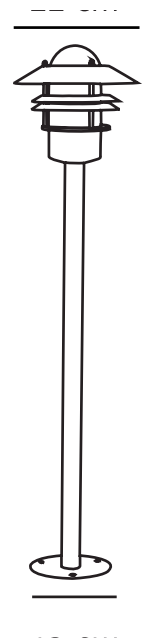

# BLOKHUS | GARDEN LIGHT | GALVANIZED

25078031

nordlux®

Voltage (V): 230 Volt  
IP degree: IP54  
Maximum bulb wattage (W): 60  
Class (Class 1, Class 2, Class 3):  
Class 2 (Double isolated)  
Socket type: E27  
Parallel connection: True

Primary material: Galvanized steel  
Secondary material: Glass  
Colour of the glass: Clear  
Suitable for Seaside: True  
Colour: Galvanized

Height (cm) : 92  
Tube Diameter (cm): 3.5  
Shade Diameter (cm): 22  
Outdoor base dimension (cm): 15

EAN: 5701581124042  
TUN: 5061464  
Item Number: 25078031  
Pcs Per Master Carton: 3

Sales Box Height (cm): 62  
Sales Box Width(cm): 30  
Sales Box Depth (cm): 23  
Sales Box Volume m<sup>3</sup> : 0.0428  
Product net weight (kg): 2.137

- Built-in parallel connection • Can be mounted on Nordlux base unit
- Extra durable material suitable for coastal areas (Designed For Seaside) • 15-year guarantee on surface deterioration

A classic light fixture from Nordlux, suitable for mounting in the driveway, at the entrance, on the terrace, or on the patio. An elegant garden light, whose simple and classic design makes it very useful. The light can be placed next to the mailbox or along walkways.