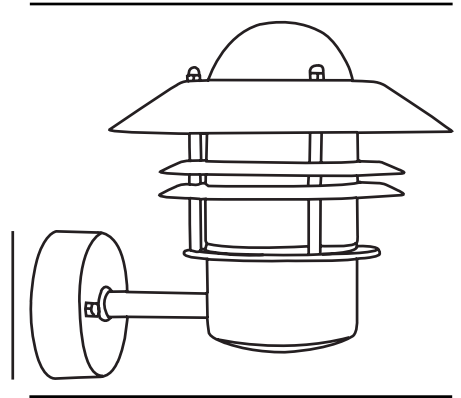

BLOKHUS UP | WALL LIGHT | BLACK

25011003

nordlux®

Voltage (V): 230 Volt
IP degree: IP54
Maximum bulb wattage (W): 60
Class (Class 1, Class 2, Class 3):
Class 1 (Earth contact)
Socket type: E27
Parallel connection: True

Height (cm) : 23
Shade Diameter (cm): 22
Projection (cm): 25
EAN: 5701581204072
TUN: 5303901
Item Number: 25011003

Pcs Per Master Carton: 3
Sales Box Height (cm): 22.5
Sales Box Width(cm): 23
Sales Box Depth (cm): 22
Sales Box Volume m³ : 0.0114
Product net weight (kg): 1.24

Primary material: Metal
Secondary material: Glass
Colour of the glass: Clear
Suitable for Seaside: False
Colour: Black

• **Built-in parallel connection**

A classic light fixture from Nordlux, suitable for mounting in the driveway, at the entrance, on the terrace, or on the patio. This model is designed with an upward facing lampshade.