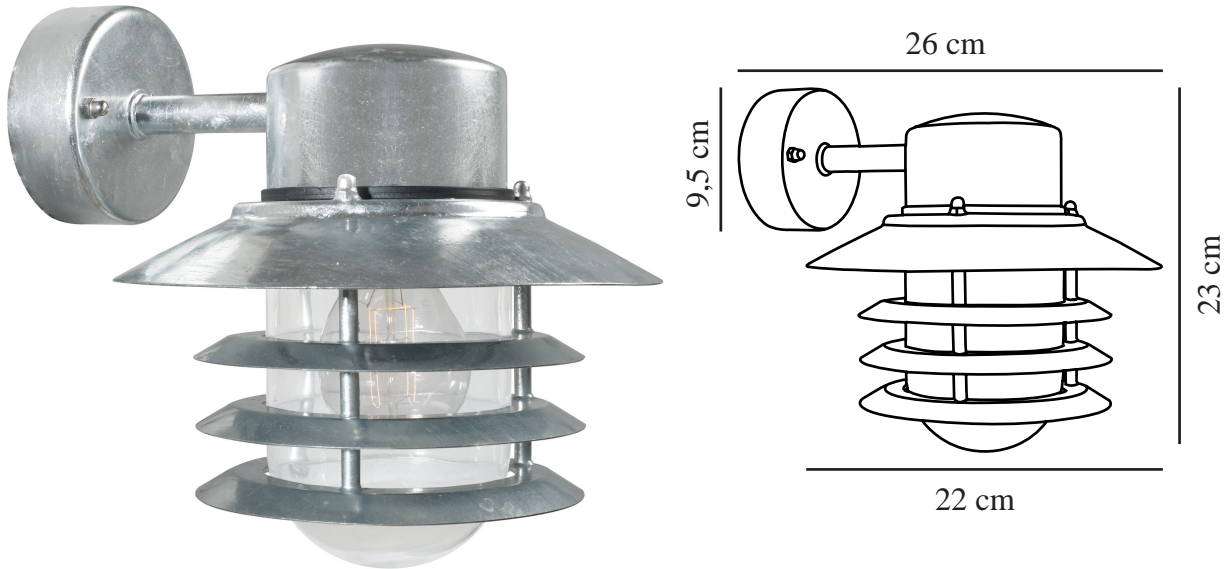

VEJERS DOWN | WALL LIGHT | GALVANIZED

74461031

nordlux®

Voltage (V): 230 Volt
IP degree: IP54
Maximum bulb wattage (W): 60
Class (Class 1, Class 2, Class 3):
Class 1 (Earth contact)
Socket type: E27
Parallel connection: True

Primary material: Galvanized steel
Secondary material: Glass
Colour of the glass: Clear
Suitable for Seaside: True
Colour: Galvanized

Height (cm) : 23
Width (cm): 22
Shade Diameter (cm): 22
Projection (cm): 26

EAN: 5701581210578
TUN: 5353047
Item Number: 74461031
Pcs Per Master Carton: 3

Sales Box Height (cm): 24
Sales Box Width(cm): 24
Sales Box Depth (cm): 24
Sales Box Volume m³ : 0.0138
Product net weight (kg): 1.327

- Built-in parallel connection
- Extra durable material suitable for coastal areas (Designed For Seaside)
- 15-year guarantee on surface deterioration

A classic light fixture from Nordlux, suitable for mounting in the driveway, at the entrance, on the terrace, or on the patio. This model is designed with a downward facing shade.