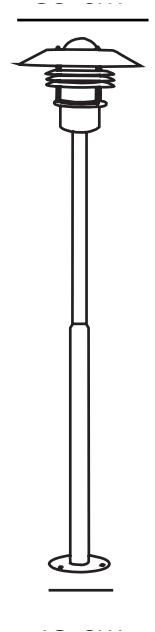

VEJERS 2M | GARDEN LIGHT | GALVANIZED

25168031

nordlux®

Voltage (V): 230 Volt
IP degree: IP54
Maximum bulb wattage (W): 60
Class (Class 1, Class 2, Class 3):
Class 2 (Double isolated)
Socket type: E27
Parallel connection: True

Height (cm) : 215
Width (cm): 39
Tube Diameter (cm): 7.4
Shade Diameter (cm): 39
Outdoor base dimension (cm): 15
Lenght (cm): 39

Sales Box Height (cm): 119
Sales Box Width(cm): 33
Sales Box Depth (cm): 26
Sales Box Volume m³ : 0.1021
Product net weight (kg): 6.22

Primary material: Galvanized steel
Secondary material: Glass
Colour of the glass: Clear
Suitable for Seaside: True
Colour: Galvanized

EAN: 5701581228573
TUN: 1246806
Item Number: 25168031
Pcs Per Master Carton: 2

- Built-in parallel connection • Adjustable from 130 to 200 cm height • Can be mounted on Nordlux base unit
- Extra durable material suitable for coastal areas (Designed For Seaside) • 15-year

A classic light fixture from Nordlux, suitable for mounting in the driveway, at the entrance, on the terrace, or on the patio. Beautiful 2-metre-tall garden light, whose simple and classic design makes it very useful. The light can be placed at an entrance or along walkways.