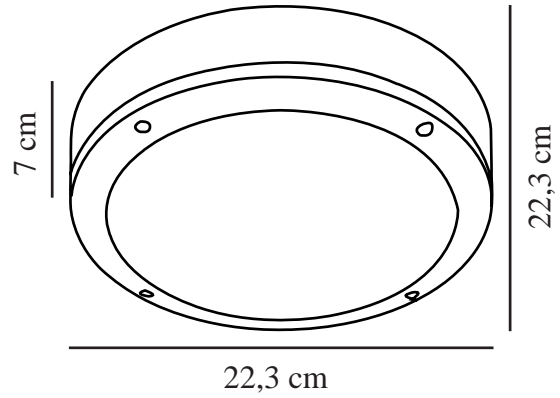

# DESI 22 | CEILING LIGHT | BLACK

77636003

nordlux®

Voltage (V): 230 Volt  
IP degree: IP44  
Maximum bulb wattage (W): 12  
Class (Class 1, Class 2, Class 3):  
Class 1 (Earth contact)  
Socket type: E27  
Parallel connection: True

Height (cm) : 7  
Shade Diameter (cm): 22.3  
Projection (cm): 7  
EAN: 5701581250888  
TUN: 1624387  
Item Number: 77636003

Pcs Per Master Carton: 3  
Sales Box Height (cm): 23  
Sales Box Width(cm): 8  
Sales Box Depth (cm): 23  
Sales Box Volume m<sup>3</sup> : 0.0042  
Product net weight (kg): 0.732

Primary material: Aluminium  
Secondary material: Plastic  
Colour of the glass: Opal white  
Suitable for Seaside: False  
Colour: Black