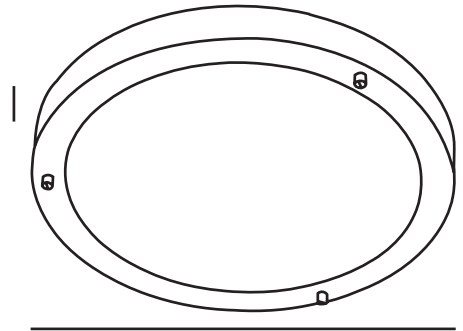

# ANCONA MAXI E27 | CEILING LIGHT | BRUSHED STEEL

nordlux®

25316132

Voltage (V): 220-240 Volt  
IP degree: IP44/43  
Maximum bulb wattage (W): 2x40  
Class (Class 1, Class 2, Class 3):  
Class 1 (Earth contact)  
Socket type: E27  
Parallel connection: False

Height (cm) : 8.4  
Width (cm): 31.55  
Shade Diameter (cm): 31.5  
EAN: 5701581277274  
TUN: 1456141  
Item Number: 25316132

Pcs Per Master Carton: 3  
Sales Box Height (cm): 34.6  
Sales Box Width(cm): 34.6  
Sales Box Depth (cm): 11.5  
Sales Box Volume m<sup>3</sup> : 0.0138  
Product net weight (kg): 1.35

Primary material: Glass  
Secondary material: Metal  
Colour of the glass: Opal white  
Colour: Brushed steel