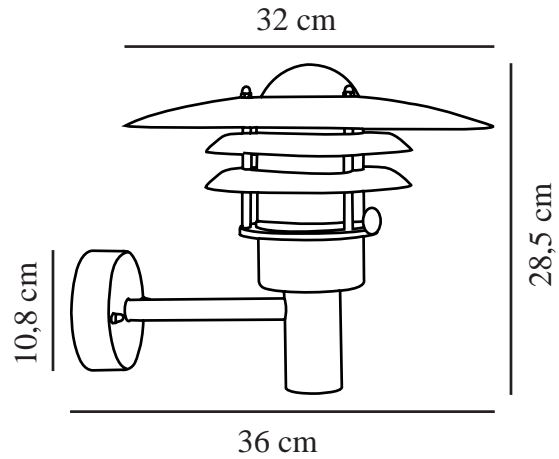

LØNSTRUP 32 | WALL LIGHT | BLACK

71411003

nordlux®

Voltage (V): 230 Volt
IP degree: IP44
Maximum bulb wattage (W): 60
Class (Class 1, Class 2, Class 3):
Class 2 (Double isolated)
Socket type: E27
Parallel connection: True

Primary material: Metal
Secondary material: Glass
Colour of the glass: Clear
Suitable for Seaside: False
Colour: Black

Height (cm) : 28.5
Width (cm): 32
Shade Diameter (cm): 32
Projection (cm): 36
EAN: 5701581277977
TUN: 1475183
Item Number: 71411003

Pcs Per Master Carton: 3
Sales Box Height (cm): 33
Sales Box Width(cm): 32
Sales Box Depth (cm): 22
Sales Box Volume m³ : 0.0232
Product net weight (kg): 2.025

• **Built-in parallel connection**

The Lønstrup wall light from Nordlux is a light of classic, simple design, making it ideal for all outdoor environments. The light provides a beautiful and soft light making it perfect for the front door.