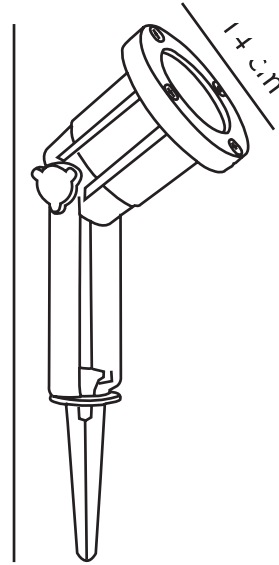

SPOTLIGHT GU10 | SPOT LIGHT | BLACK

20789903

nordlux®

Voltage (V): 230 Volt
IP degree: IP54
Maximum bulb wattage (W): 35
Class (Class 1, Class 2, Class 3):
Class 1 (Earth contact)
Socket type: GU10
Parallel connection: False

Height (cm) : 38
Projection (cm): 14
EAN: 5701581326781
TUN: 1827304
Item Number: 20789903
Pcs Per Master Carton: 3

Sales Box Height (cm): 23
Sales Box Width(cm): 11
Sales Box Depth (cm): 11
Sales Box Volume m³ : 0.0028
Product net weight (kg): 0.733

Primary material: Aluminium
Secondary material: Glass
Colour of the glass: Clear
Colour of the cable: Black
Length of the cable (cm): 180
Surface material of the cable:
Rubber
Is the cable replaceable: False
Suitable for Seaside: False
Colour: Black

• Suitable for GU10 bulb • Fixed 1,5 meter cable

Spotlight from Nordlux is a new and smart option for outdoor lighting all around your home. The light is made of aluminium and can withstand most outdoor environments. Use it for spotlights on your home, in your garden, or to achieve a beautifully illuminated driveway.