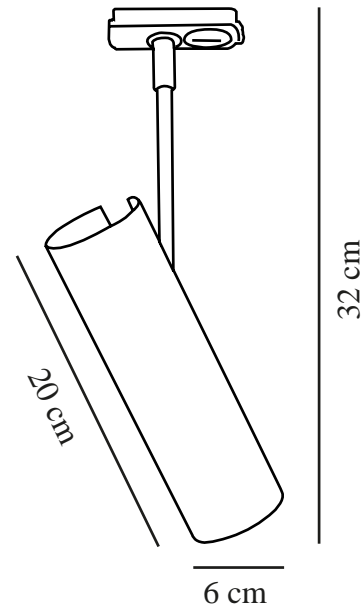

MIB 6 LINK | TRACK LIGHT | BLACK

71669903

nordlux®

Voltage (V): 220-240 Volt
IP degree: IP20
Maximum bulb wattage (W): 8
Class (Class 1, Class 2, Class 3):
Class 2 (Double isolated)
Socket type: GU10
Parallel connection: False

Primary material: Metal
Secondary material: Plastic
Colour: Black

Height (cm) : 33.5
Width (cm): 3.5
Tube Diameter (cm): 1
Shade Diameter (cm): 6
Shade Height (cm): 20
Length (cm): 6
Tilt Angle (°): 90
Turning Angle (°): 320

EAN: 5701581332386
TUN: 1832559
Item Number: 71669903

Pcs Per Master Carton: 3
Sales Box Height (cm): 34
Sales Box Width(cm): 9
Sales Box Depth (cm): 7
Sales Box Volume m³ : 0.0021
Product net weight (kg): 0.5

- Fits the Nordlux Link system
- Contemporary, yet timeless design
- Slim and elegant
- Tilttable head, possible to adjust light direction

The minimalistic MIB series by Danish designer Bønnelycke MDD is the epitome of Nordic elegance. MIB invites you to put a spotlight on life with its slender and adjustable lamp head that emits a precise and directional light. MIB looks good alone, but you can also place more together to make a statement with light. Fits the Nordlux Link system where it is easily and quickly installed and moved.