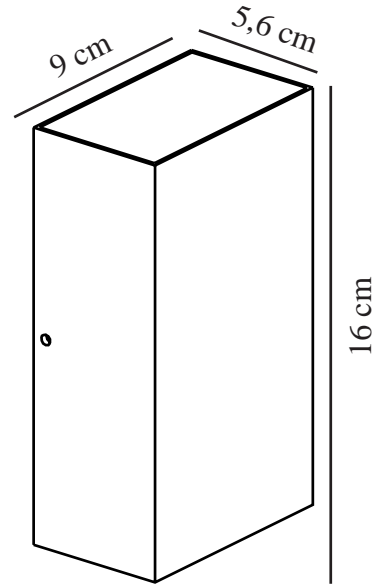

ROLD FLAT | WALL LIGHT | BLACK

84151003

nordlux®

Voltage (V): 230 Volt
IP degree: IP54
Class (Class 1, Class 2, Class 3):
Class 1 (Earth contact)
Socket type: LED Module
Parallel connection: True

Primary material: Metal
Secondary material: Glass
Colour of the glass: Clear
Suitable for Seaside: False
Colour: Black

Height (cm) : 16
Width (cm): 9
Projection (cm): 5.6
EAN: 5701581342484
TUN: 1850695
Item Number: 84151003
Pcs Per Master Carton: 3
Sales Box Height (cm): 10

Sales Box Width(cm): 6
Sales Box Depth (cm): 17
Sales Box Volume m³ : 0.001
Product net weight (kg): 0.566

Brightness of light (Lumen): 350
Colour temperature (Kelvin): 3000
Ra-value : 80
Lifetime (hours): 25000
Beam angle (°) : 125
Energy class: E
Actual watt (W): 10.5

- Both up- and downlight
- Built-in parallel connection
- 5-year LED guarantee

Rold wall is a minimalist and stylish light from Nordlux. It casts light both upwards and downwards and is perfect for illuminating an entrance or facade.

ENERG

Nordlux
84151003

A
B
C
D
E
F
G

5 kWh/1000h

2019/2015