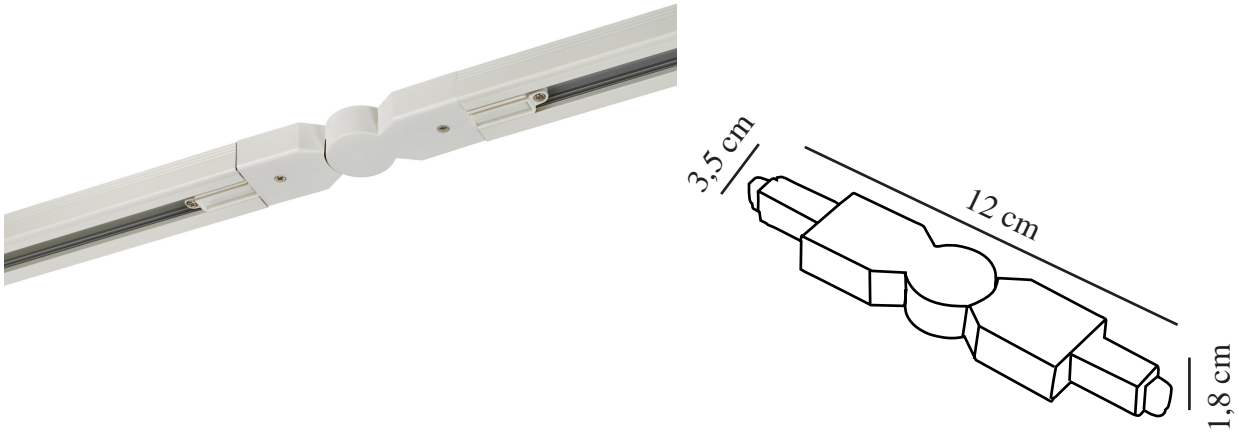

LINK CONNECTOR TURNABLE | TRACK LIGHT |

nordlux®

WHITE

79029901

Voltage (V): 230 Volt

IP degree: IP20

Class (Class 1, Class 2, Class 3):

Class 1 (Earth contact)

Height (cm) : 1.8

Width (cm): 3.5

Length (cm): 12

Turning Angle (°): 100

Pcs Per Master Carton: 6

Sales Box Height (cm): 13

Sales Box Width(cm): 10

Sales Box Depth (cm): 2.2

Sales Box Volume m³ : 0.0003

Product net weight (kg): 0.075

Primary material: Plastic

Secondary material: Metal

Colour: White

EAN: 5701581357082

TUN: 1883562

Item Number: 79029901

• Connector for rails (without power supply) • Adjustable 0-100 degrees both right and left

Rotating power adapter for interconnection between two rails. Adjustable rotation from 7 to 290 degrees.