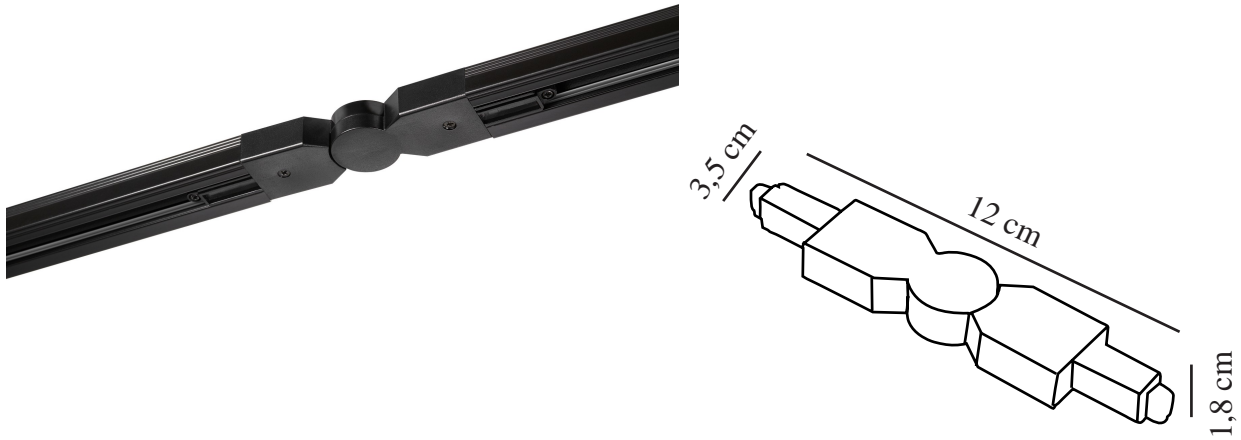

LINK CONNECTOR TURNABLE | TRACK LIGHT | BLACK

79029903

nordlux®

Voltage (V): 230 Volt

IP degree: IP20

Class (Class 1, Class 2, Class 3):

Class 1 (Earth contact)

Height (cm) : 1.8

Width (cm): 3.5

Lenght (cm): 12

Turning Angle (°): 100

Pcs Per Master Carton: 6

Sales Box Height (cm): 13

Sales Box Width(cm): 10

Sales Box Depth (cm): 2.2

Sales Box Volume m³ : 0.0003

Product net weight (kg): 0.075

Primary material: Plastic

Secondary material: Metal

Colour: Black

EAN: 5701581357181

TUN: 1883563

Item Number: 79029903

• Connector for rails (without power supply) • Adjustable 0-100 degrees both right and left

Rotating power adapter for interconnection between two rails. Adjustable rotation from 7 to 290 degrees.