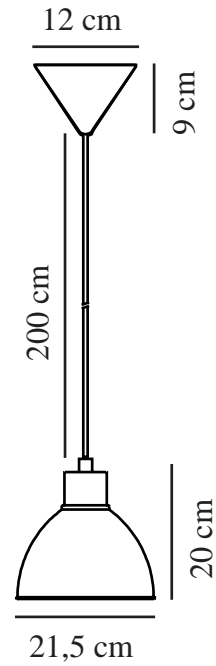

POP | CEILING PENDANT | WHITE

45833001

nordlux®

Voltage (V): 220-240 Volt
IP degree: IP20
Maximum bulb wattage (W): 40
Class (Class 1, Class 2, Class 3):
Class 2 (Double isolated)
Socket type: E27
Dimmerable: Yes with compatible
bulb
Parallel connection: False

Primary material: Metal
Colour of the cable: White
Length of the cable (cm): 200
Surface material of the cable:
Plastic
Is the cable replaceable: False

Colour: White
Height (cm) : 20
Width (cm): 21.5
Shade Diameter (cm): 21.5
Lenght (cm): 21.5

EAN: 5701581370685
TUN: 1902355
Item Number: 45833001

Pcs Per Master Carton: 3
Sales Box Height (cm): 24.5
Sales Box Width(cm): 22
Sales Box Depth (cm): 22
Sales Box Volume m³ : 0.0119
Product net weight (kg): 0.58

• Contemporary and simple style

Pop from Nordlux is stylish and simple. The pendant light is made of metal and has a high-gloss white finish. Pop will hang beautifully over the dining or kitchen table.