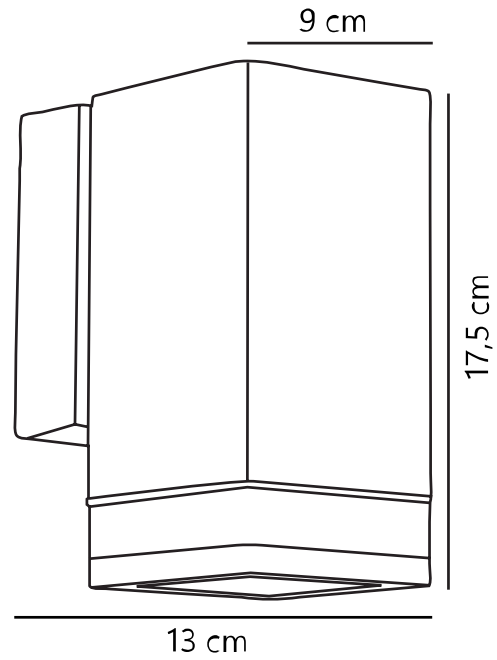

# ELM SINGLE | WALL LIGHT | BLACK

45321003

nordlux®

Voltage (V): 230 Volt  
IP degree: IP44  
Maximum bulb wattage (W): 20  
Class (Class 1, Class 2, Class 3):  
Class 1 (Earth contact)  
Socket type: GU10  
Parallel connection: True

Height (cm) : 18  
Width (cm): 9  
Projection (cm): 15.5  
EAN: 5701581382589  
TUN: 1975309  
Item Number: 45321003

Pcs Per Master Carton: 3  
Sales Box Height (cm): 19  
Sales Box Width(cm): 10  
Sales Box Depth (cm): 14  
Sales Box Volume m<sup>3</sup> : 0.0027  
Product net weight (kg): 0.657

Primary material: Aluminium  
Secondary material: Plastic  
Colour of the glass: Clear  
Suitable for Seaside: False  
Colour: Black