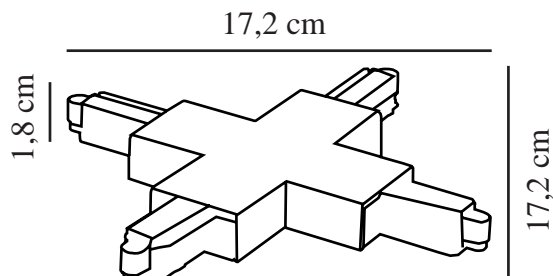

LINK X-CONNECTOR | TRACK LIGHT | WHITE

86079901

nordlux®

Voltage (V): 230 Volt
IP degree: IP20
Maximum bulb wattage (W): 660
Class (Class 1, Class 2, Class 3):
Class 1 (Earth contact)

Primary material: Plastic
Secondary material: Metal
Colour: White

Height (cm) : 1.8
Width (cm): 17.2
Lenght (cm): 17.2

EAN: 5701581402485
TUN: 1963944
Item Number: 86079901

Pcs Per Master Carton: 6
Sales Box Height (cm): 3
Sales Box Width(cm): 24
Sales Box Depth (cm): 27
Sales Box Volume m³ : 0.0019
Product net weight (kg): 0.133

• Connector for rails (without power supply)

X-shaped connector used for connecting multiple rail bars from the Link system. The connector is mounted at the rail end caps to allow multiple rails to be combined.