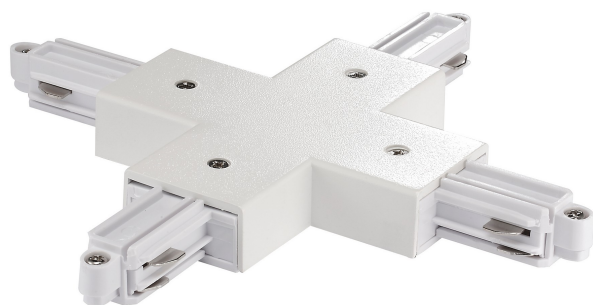

LINK X-CONNECTOR | TRACK LIGHT | WHITE

86079901

nordlux®

Voltage (V): 230 Volt
IP degree: IP20
Maximum bulb wattage (W): 660
Class (Class 1, Class 2, Class 3):
Class 1 (Earth contact)

Primary material: Plastic
Secondary material: Metal
Colour: White

Height (cm) : 1.8
Width (cm): 17.2
Lenght (cm): 17.2

EAN: 5701581402485
TUN: 1963944
Item Number: 86079901

Pcs Per Master Carton: 6
Sales Box Height (cm): 3
Sales Box Width(cm): 24
Sales Box Depth (cm): 27
Sales Box Volume m³ : 0.0019
Product net weight (kg): 0.133

• Connector for rails (without power supply)

X-shaped connector used for connecting multiple rail bars from the Link system. The connector is mounted at the rail end caps to allow multiple rails to be combined.