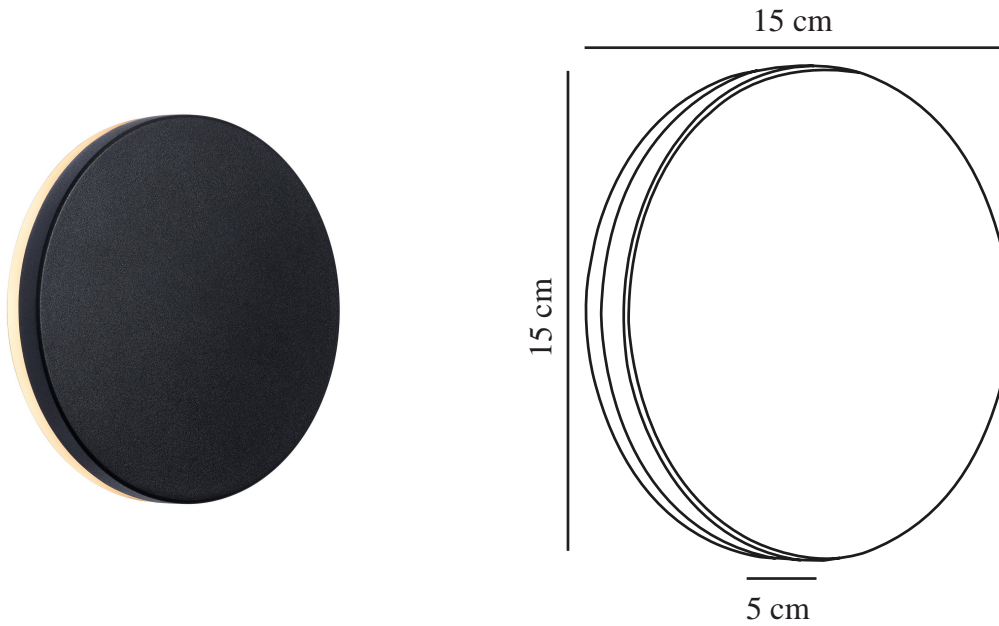

# ARTEGO ROUND | WALL LIGHT | BLACK

46941003

nordlux®

Voltage (V): 230 Volt  
IP degree: IP54  
Class (Class 1, Class 2, Class 3):  
Class 1 (Earth contact)  
Socket type: LED Module  
Parallel connection: True

Primary material: Aluminium  
Secondary material: Plastic  
Colour of the glass: Opal white  
Suitable for Seaside: False  
Colour: Black

Width (cm): 15  
Shade Diameter (cm): 15  
Length (cm): 15  
Projection (cm): 5

EAN: 5701581410183  
TUN: 1975354  
Item Number: 46941003  
Pcs Per Master Carton: 3  
Sales Box Height (cm): 15

Sales Box Width(cm): 6  
Sales Box Depth (cm): 15  
Sales Box Volume m<sup>3</sup> : 0.0014  
Product net weight (kg): 0.618

Brightness of light (Lumen): 468  
Colour temperature (Kelvin): 3000  
Ra-value : 82  
Lifetime (hours): 20000  
Beam angle (°) : 120  
Energy class: F  
Actual watt (W): 7.2

• Built-in parallel connection • 5-year LED guarantee