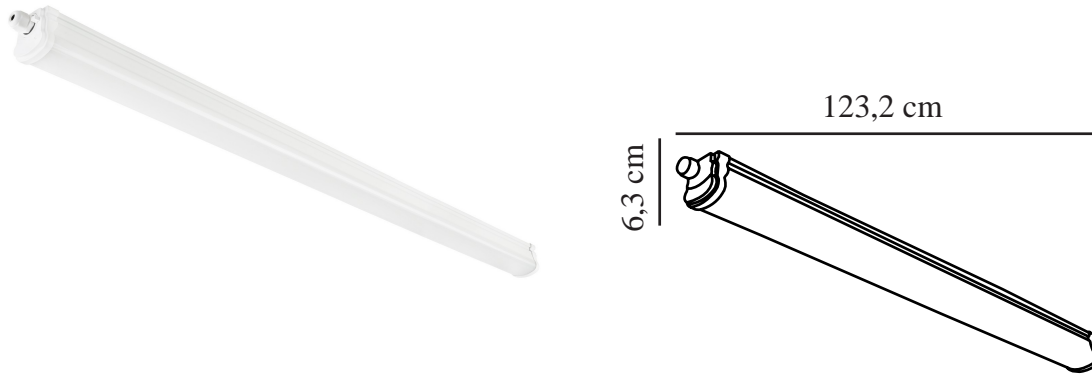

OAKLAND 120 SINGLE | BATTEN LIGHT FITTING | nordlux®

WHITE

47736101

Voltage (V): 230 Volt
IP degree: IP65
Class (Class 1, Class 2, Class 3):
Class 2 (Double isolated)
Socket type: LED Module
Parallel connection: True

Primary material: Plastic
Secondary material: Plastic
Colour: White

Height (cm) : 6.3
Width (cm): 6.3
Length (cm): 123.2

EAN: 5701581417380
TUN: 1975431
Item Number: 47736101
Pcs Per Master Carton: 6
Sales Box Height (cm): 6.6

Sales Box Width(cm): 6.6
Sales Box Depth (cm): 125
Sales Box Volume m³ : 0.0054
Product net weight (kg): 0.695

Brightness of light (Lumen): 2400
Colour temperature (Kelvin): 4000
Ra-value : 80
Lifetime (hours): 25000
Beam angle (°) : 125
Candela (cd) (for directional lamp only): 0
Energy class: E
Actual watt (W): 22

- Parallel connection possible
- High brackets allow cable lead above batten
- High IP degree (IP65)
- 5-year LED guarantee

ENERG

Nordlux
47736101

A
B
C
D
E
F
G

E

22
kWh/1000h

2019/2015

Oakland is a universally applicable LED batten with a high IP rating (IP65) and integrated LED. Carried out in a slim design with high lumen output and quick wiring terminal block. This product has an extra long lifetime of 25.000 hours and the option for loop-in/loop-out wiring.