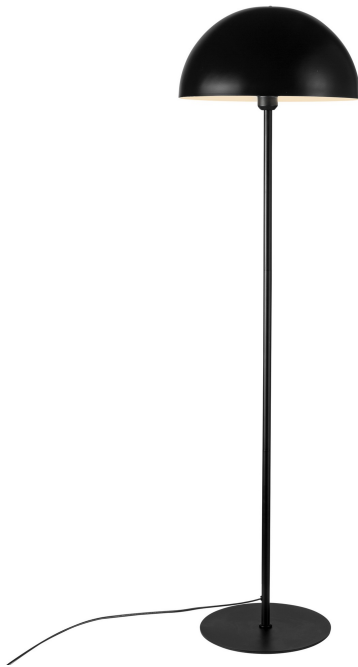

ELLEN 40 | FLOOR LAMP | BLACK

48584003

nordlux®

Voltage (V): 220-240 Volt
IP degree: IP20
Maximum bulb wattage (W): 40
Class (Class 1, Class 2, Class 3):
Class 2 (Double isolated)
Socket type: E27
Dimmerable: Yes with compatible
bulb
Switch placement: On the cable

Colour: Black
Height (cm) : 140
Shade Diameter (cm): 40
Shade Height (cm): 20
EAN: 5701581458888
TUN: 2042329
Item Number: 48584003

Pcs Per Master Carton: 2
Sales Box Height (cm): 28.5
Sales Box Width(cm): 41.5
Sales Box Depth (cm): 41.5
Sales Box Volume m³ : 0.0491
Product net weight (kg): 3

Primary material: Metal
Colour of the cable: Black
Length of the cable (cm): 150
Surface material of the cable:
Textile
Is the cable replaceable: False

• Contemporary and elegant style • Creates a soft downlight

With references to minimalist and timeless Scandinavian design, Ellen fits beautifully into most interior designs. The rounded shade creates an elegant and contemporary contrast to the lightweight frame and contributes visual volume and a wide field of light. Ellen is the perfect floor lamp to brighten up your home with a soft and pleasant light.