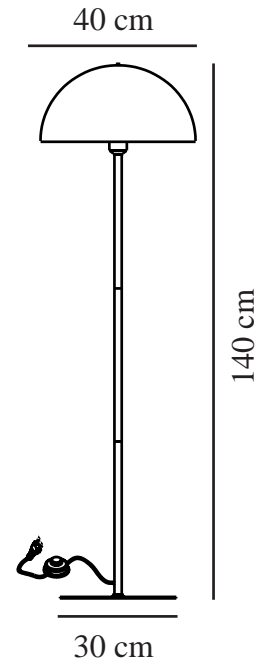

ELLEN 40 | FLOOR LAMP | BLACK

48584003

nordlux®

Voltage (V): 220-240 Volt
IP degree: IP20
Maximum bulb wattage (W): 40
Class (Class 1, Class 2, Class 3):
Class 2 (Double isolated)
Socket type: E27
Dimmerable: Yes with compatible
bulb
Switch placement: On the cable

Colour: Black
Height (cm) : 140
Shade Diameter (cm): 40
Shade Height (cm): 20
EAN: 5701581458888
TUN: 2042329
Item Number: 48584003

Pcs Per Master Carton: 2
Sales Box Height (cm): 28.5
Sales Box Width(cm): 41.5
Sales Box Depth (cm): 41.5
Sales Box Volume m³ : 0.0491
Product net weight (kg): 3

Primary material: Metal
Colour of the cable: Black
Length of the cable (cm): 150
Surface material of the cable:
Textile
Is the cable replaceable: False

• Contemporary and elegant style • Creates a soft downlight

With references to minimalist and timeless Scandinavian design, Ellen fits beautifully into most interior designs. The rounded shade creates an elegant and contemporary contrast to the lightweight frame and contributes visual volume and a wide field of light. Ellen is the perfect floor lamp to brighten up your home with a soft and pleasant light.