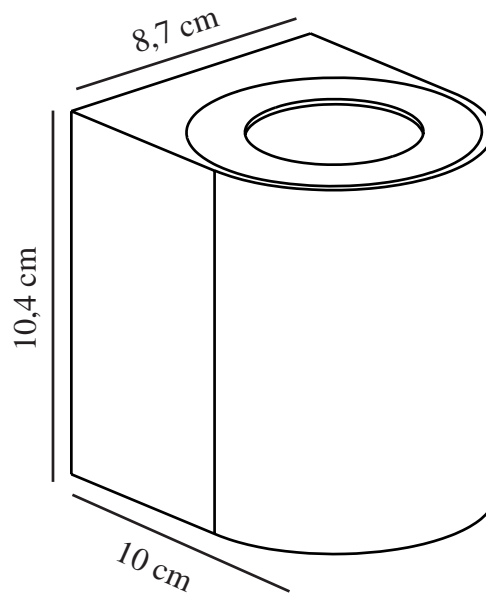

CANTO 2 | WALL LIGHT | STAINLESS STEEL

49701034

nordlux®

Voltage (V): 230 Volt
IP degree: IP44
Class (Class 1, Class 2, Class 3):
Class 1 (Earth contact)
Socket type: LED Module
Dimmerable: False
Parallel connection: True

Primary material: Stainless steel
Colour of the glass: Clear
Suitable for Seaside: False
Colour: Stainless steel

Height (cm) : 10.6
Width (cm): 8.7
Projection (cm): 10
EAN: 5701581482784
TUN: 2050187
Item Number: 49701034
Pcs Per Master Carton: 3

Sales Box Height (cm): 11.2
Sales Box Width(cm): 10.6
Sales Box Depth (cm): 9.3
Sales Box Volume m³ : 0.0011
Product net weight (kg): 0.55

Brightness of light (Lumen): 500
Colour temperature (Kelvin): 3000
Ra-value : 80
Lifetime (hours): 30000
Beam angle (°) : 120
Energy class: F
Actual watt (W): 10.6

- Four light effects included
- Both up- and downlight
- Built-in parallel connection
- 5-year LED guarantee

Whether Canto 2 is placed indoors or outdoors, the lamp offers a unique lighting experience. The minimalist design makes the lamp both decorative and sculptural. The light flows both up and down, and with the three included pattern inserts, it is possible to change the light image according to desire and personal style. Designed by Danish designer Bønnelycke MDD.