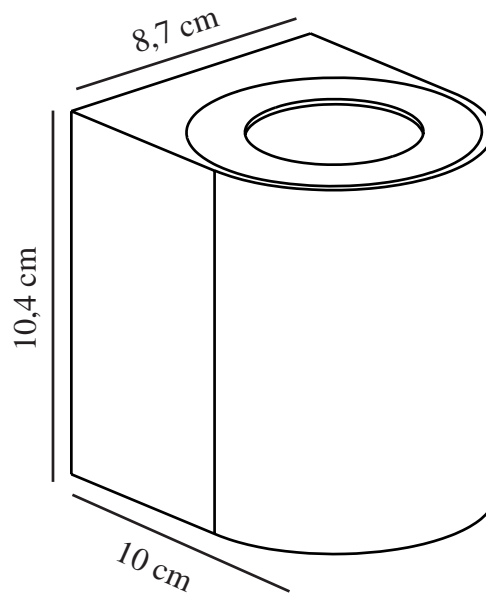

CANTO 2 | WALL LIGHT | BRASS

49701035

nordlux®

Voltage (V): 230 Volt
IP degree: IP44
Class (Class 1, Class 2, Class 3):
Class 1 (Earth contact)
Socket type: LED Module
Dimmerable: False
Parallel connection: True

Primary material: Brass
Colour of the glass: Clear
Suitable for Seaside: True
Colour: Brass

Height (cm) : 10.6
Width (cm): 8.7
Projection (cm): 10
EAN: 5701581482883
TUN: 2050188
Item Number: 49701035
Pcs Per Master Carton: 3
Sales Box Height (cm): 11.2

Sales Box Width(cm): 10.6
Sales Box Depth (cm): 9.3
Sales Box Volume m³ : 0.0011
Product net weight (kg): 0.58

Brightness of light (Lumen): 500
Colour temperature (Kelvin): 3000
Ra-value : 80
Lifetime (hours): 30000
Beam angle (°) : 120
Energy class: F
Actual watt (W): 10.6