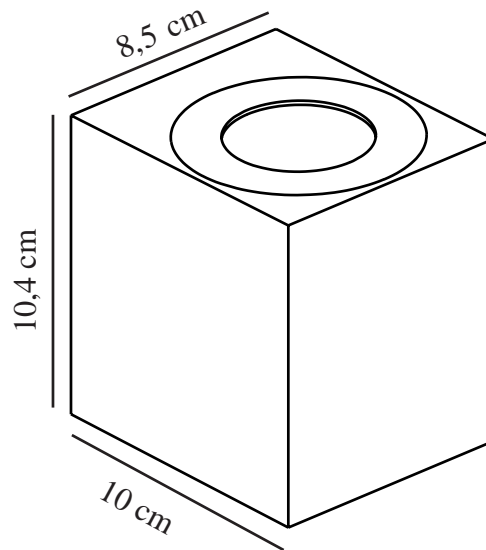

CANTO KUBI 2 | WALL LIGHT | GALVANIZED

49711031

nordlux®

Voltage (V): 230 Volt
IP degree: IP44
Class (Class 1, Class 2, Class 3):
Class 1 (Earth contact)
Socket type: LED Module
Dimmerable: False
Parallel connection: True

Primary material: Galvanized steel
Colour of the glass: Clear
Suitable for Seaside: True
Colour: Galvanized

Height (cm) : 10.6
Width (cm): 8.7
Projection (cm): 10
EAN: 5701581483286
TUN: 2050193
Item Number: 49711031
Pcs Per Master Carton: 3

Sales Box Height (cm): 12
Sales Box Width(cm): 9
Sales Box Depth (cm): 11
Sales Box Volume m³ : 0.0012
Product net weight (kg): 0.75

Brightness of light (Lumen): 500
Colour temperature (Kelvin): 3000
Ra-value : 80
Lifetime (hours): 30000
Beam angle (°) : 120
Energy class: F
Actual watt (W): 10.6