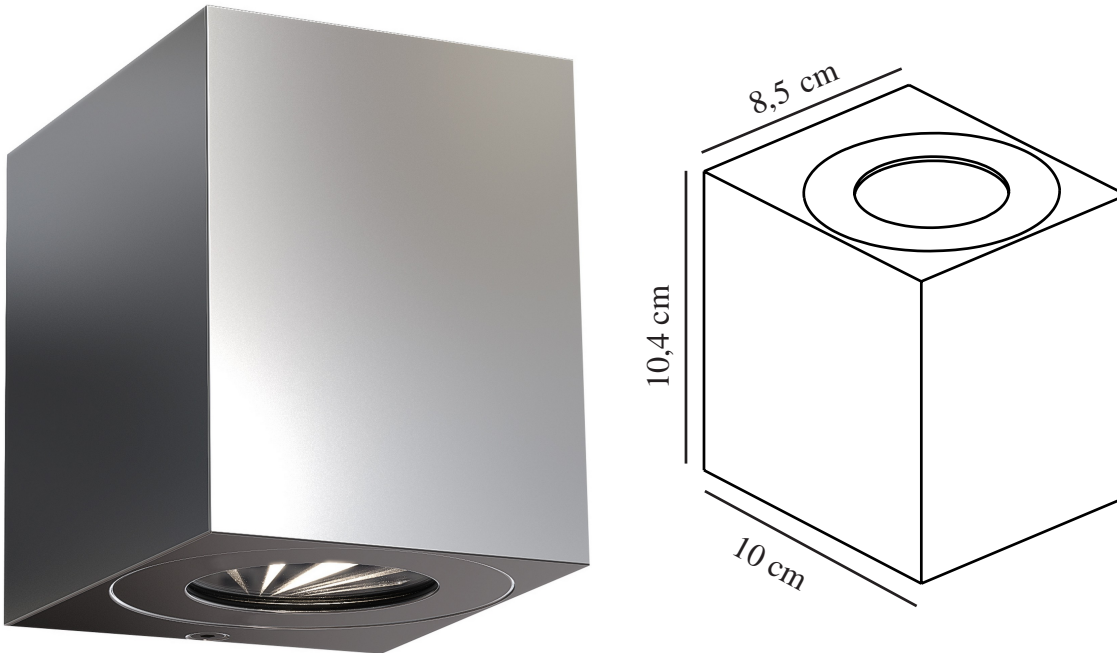

# CANTO KUBI 2 | WALL LIGHT | STAINLESS STEEL nordlux®

49711034

Voltage (V): 230 Volt  
IP degree: IP44  
Class (Class 1, Class 2, Class 3):  
Class 1 (Earth contact)  
Socket type: LED Module  
Dimmerable: False  
Parallel connection: True

Primary material: Stainless steel  
Colour of the glass: Clear  
Suitable for Seaside: False  
Colour: Stainless steel

Height (cm) : 10.6  
Width (cm): 8.7  
Projection (cm): 10  
EAN: 5701581483385  
TUN: 2050194  
Item Number: 49711034  
Pcs Per Master Carton: 3

Sales Box Height (cm): 11.2  
Sales Box Width(cm): 10.6  
Sales Box Depth (cm): 9.3  
Sales Box Volume m<sup>3</sup> : 0.0011  
Product net weight (kg): 0.6

Brightness of light (Lumen): 500  
Colour temperature (Kelvin): 3000  
Ra-value : 80  
Lifetime (hours): 30000  
Beam angle (°) : 120  
Energy class: F  
Actual watt (W): 10.6

- Four light effects included
- Both up- and downlight
- Built-in parallel connection
- 5-year LED guarantee

Whether Canto Kubi 2 is placed indoors or outdoors, the lamp offers a unique lighting experience. The minimalist design makes the lamp both decorative and sculptural. The light flows both up and down, and with the three included pattern inserts, it is possible to change the light image according to desire and personal style.