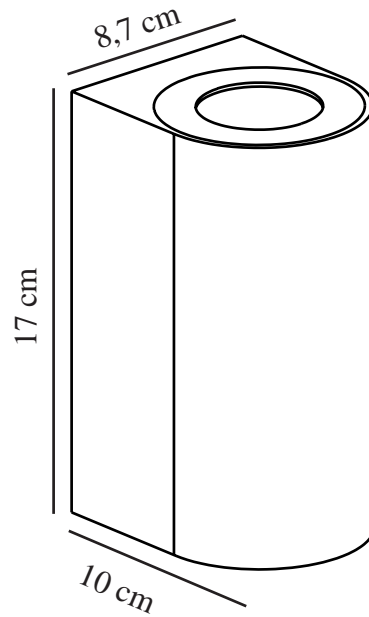

CANTO MAXI 2 | WALL LIGHT | STAINLESS STEEL nordlux®

49721034

Voltage (V): 230 Volt
IP degree: IP44
Maximum bulb wattage (W): 2x28
Class (Class 1, Class 2, Class 3):
Class 1 (Earth contact)
Socket type: GU10
Parallel connection: True

Height (cm) : 17.2
Width (cm): 8.7
Projection (cm): 10
EAN: 5701581483880
TUN: 2050203
Item Number: 49721034
Pcs Per Master Carton: 3

Sales Box Height (cm): 17.8
Sales Box Width(cm): 10.6
Sales Box Depth (cm): 9.3
Sales Box Volume m³ : 0.0018
Product net weight (kg): 0.65

Primary material: Stainless steel
Colour of the glass: Clear
Suitable for Seaside: False
Colour: Stainless steel

• Both up- and downlight • Built-in parallel connection

Whether Canto Maxi 2 is placed indoors or outdoors, the lamp offers a unique lighting experience. The minimalist design makes the lamp both decorative and sculptural. Designed by Danish designer Bønnelycke MDD.