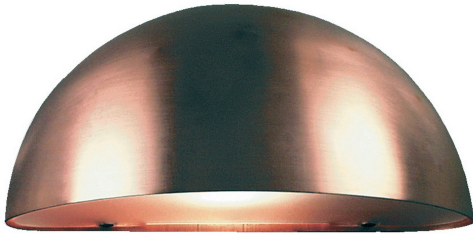

SCORPIUS | WALL LIGHT | COPPER

21651030

nordlux®

Voltage (V): 220-240 Volt
IP degree: IP33
Maximum bulb wattage (W): 40
Class (Class 1, Class 2, Class 3):
Class 1 (Earth contact)
Socket type: E14
Parallel connection: True

Height (cm) : 10
Width (cm): 20
Projection (cm): 10
EAN: 5701581916951
TUN: 8574857
Item Number: 21651030

Pcs Per Master Carton: 6
Sales Box Height (cm): 11
Sales Box Width(cm): 20.5
Sales Box Depth (cm): 11
Sales Box Volume m³ : 0.0025
Product net weight (kg): 0.423

Primary material: Copper
Secondary material: Plastic
Colour of the glass: Satinated
Suitable for Seaside: True
Colour: Copper

- Timeless design • Built-in parallel connection
- Extra durable material suitable for coastal areas (Designed For Seaside) • 15-year guarantee on surface deterioration

Scorpius Wall light for outdoor use has a classic and timeless design. Scorpius has many uses – the perfect fit at the front door, at the entrance, on the fence, or in the stairwell. It can be used alone or with several placed side by side.