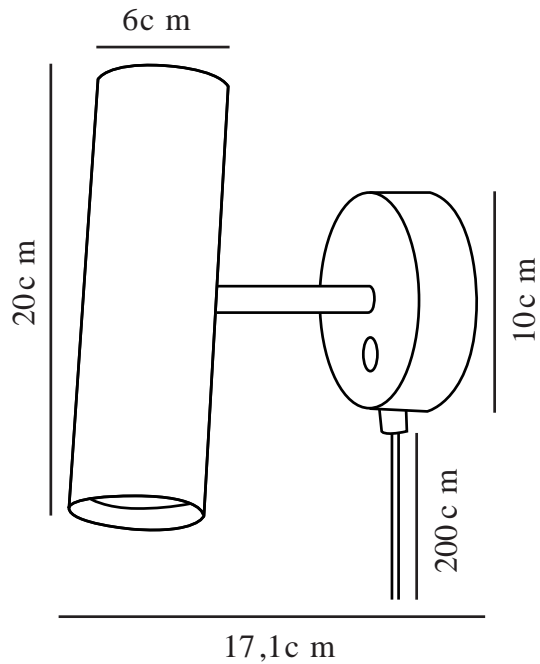

MIB 6 | WALL LIGHT | BLACK

61681003

Voltage (V): 220-240 Volt
IP degree: IP20
Maximum bulb wattage (W): 20
Class (Class 1, Class 2, Class 3):
Class 2 (Double isolated)
Socket type: GU10
Dimmerable: False
Switch placement: On the
table/ground base
Parallel connection: False

Colour: Black
Height (cm) : 20
Width (cm): 10
Shade Diameter (cm): 6
Shade Height (cm): 20
Length (cm): 17
Projection (cm): 17
Tilt Angle (°): 90
Turning Angle (°): 320

Pcs Per Master Carton: 3
Sales Box Height (cm): 26
Sales Box Width (cm): 13.5
Sales Box Depth (cm): 13.5
Sales Box Volume m³ : 0.0047
Product net weight (kg): 0.78

Primary material: Metal
Secondary material: Metal
Colour of the cable: Black
Length of the cable (cm): 180
Surface material of the cable:
Plastic
Is the cable replaceable: True

EAN: 5704924000409
TUN: 2075961
Item Number: 61681003

- Contemporary, yet timeless design
- Slim and elegant
- Tilttable head, possible to adjust light direction
- On/off touch switch on wall base

The minimalistic MIB series is steeped in Nordic elegance and boasts excellent usability. MIB invites you to put a spotlight on life. The slender and adjustable lamp head emits a precise and directional light. MIB looks good alone, but also if you place more together and make a statement with light. Designed by Bønnelycke mdd