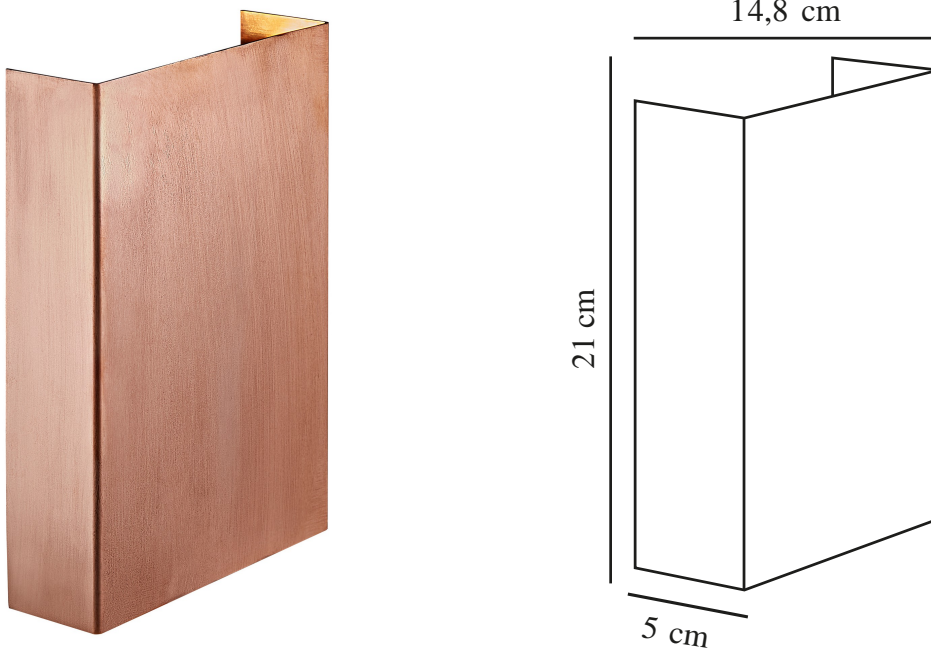

# FOLD 15 | WALL LIGHT | COPPER

2019051030

nordlux®

Voltage (V): 230 Volt  
IP degree: IP54  
Class (Class 1, Class 2, Class 3):  
Class 1 (Earth contact)  
Socket type: LED Module  
Parallel connection: True

Primary material: Copper  
Secondary material: Plastic  
Colour of the glass: Clear  
Suitable for Seaside: True  
Colour: Copper

Height (cm) : 21  
Width (cm): 15  
Projection (cm): 4.5  
EAN: 5704924000591  
TUN: 2085844  
Item Number: 2019051030  
Pcs Per Master Carton: 3  
Sales Box Height (cm): 22

Sales Box Width(cm): 6  
Sales Box Depth (cm): 16  
Sales Box Volume m³ : 0.0021  
Product net weight (kg): 1.305

Brightness of light (Lumen): 225  
Colour temperature (Kelvin): 3000  
Ra-value : 80  
Lifetime (hours): 30000  
Beam angle (°) : 120  
Energy class: F  
Actual watt (W): 10.4

- Four light effects included • Built-in parallel connection • Designed for both outdoor and bathroom use
- Extra durable material suitable for coastal areas (Designed For Seaside) • 15-year

"Fold a sheet of paper, place a bulb behind - and you have a lamp." Although the reality is not that simple, designer Henrik Bønnelycke wants the light to appear as if it is. In terms of shape, Fold is brightly clear, where the selected details and latest LED technology are in focus. The magnetic shade makes the installation simple and the design distinct without visible screws. The light shines up and down, and the four included light patterns change the light based on desire and personal style and are also an element for light dimming.