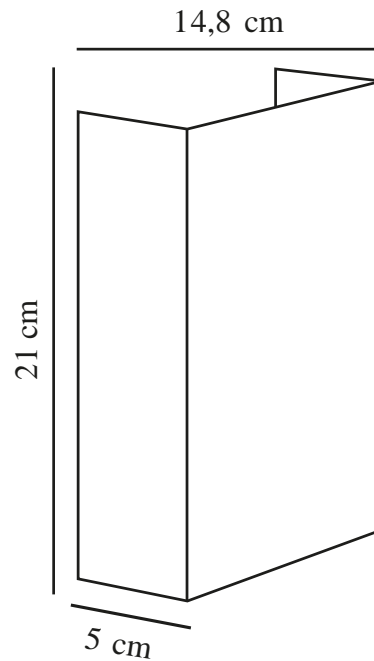

FOLD 15 | WALL LIGHT | GALVANIZED

2019051031

nordlux®

Voltage (V): 230 Volt
IP degree: IP54
Class (Class 1, Class 2, Class 3):
Class 1 (Earth contact)
Socket type: LED Module
Parallel connection: True

Primary material: Galvanized steel
Secondary material: Plastic
Colour of the glass: Clear
Suitable for Seaside: True
Colour: Galvanized

Height (cm) : 21
Width (cm): 15
Projection (cm): 4.5
EAN: 5704924000607
TUN: 2085845
Item Number: 2019051031
Pcs Per Master Carton: 3

Sales Box Height (cm): 22
Sales Box Width(cm): 6
Sales Box Depth (cm): 16
Sales Box Volume m³ : 0.0021
Product net weight (kg): 1.312

Brightness of light (Lumen): 225
Colour temperature (Kelvin): 3000
Ra-value : 80
Lifetime (hours): 30000
Beam angle (°) : 120
Energy class: F
Actual watt (W): 10.4

- Four light effects included • Built-in parallel connection • Designed for both outdoor and bathroom use
- Extra durable material suitable for coastal areas (Designed For Seaside) • 15-year