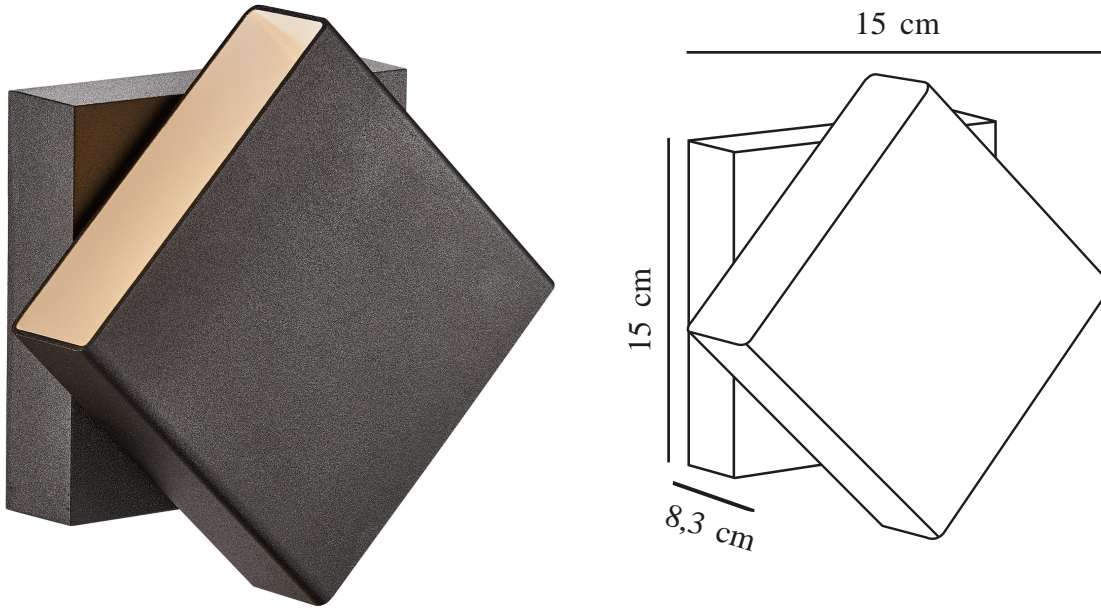

TURN | WALL LIGHT | BLACK

2019061003

nordlux®

Voltage (V): 230 Volt
IP degree: IP54
Class (Class 1, Class 2, Class 3):
Class 1 (Earth contact)
Socket type: LED Module
Dimmable: True
Parallel connection: True

Primary material: Aluminium
Suitable for Seaside: False
Colour: Black

Height (cm) : 15
Width (cm): 15
Projection (cm): 8.3
EAN: 5704924000638
TUN: 2085848
Item Number: 2019061003
Pcs Per Master Carton: 3
Sales Box Height (cm): 16

Sales Box Width(cm): 15.5
Sales Box Depth (cm): 8.8
Sales Box Volume m³ : 0.0022
Product net weight (kg): 1.05

Brightness of light (Lumen): 800
Colour temperature (Kelvin): 2700
Ra-value : 80
Lifetime (hours): 30000
Beam angle (°) : 120
Energy class: F
Actual watt (W): 13.8

- Turnable shade (360°) • Built-in parallel connection • Dimmable with wall dimmer
- Designed for both outdoor and bathroom use • 5-year LED guarantee

Imagine a lamp that can be turned freely after installation, creating beautiful effects with light and shades and makes the lamp an illuminating piece of art on the wall. This is exactly what designer, Henrik Bønnelycke, has created. Turn is both playful and sculptural, as the magnetic shade can be rotated 360°, making it possible to illuminate exactly what you want. Turn oozes of Nordic minimalism as it combines modern design and functionality in the most beautiful way. The lamp is resistant to wind and water, and therefore it can be used both outdoors and indoors at the bathroom.

Turn is made of black lacquered aluminium. The light can be dimmed and furthermore, the lamp can be connected in parallel which makes Turn very practical.

ENERG

Nordlux
2019061003

A
B
C
D
E
F
G

13
kWh/1000h

2019/2015