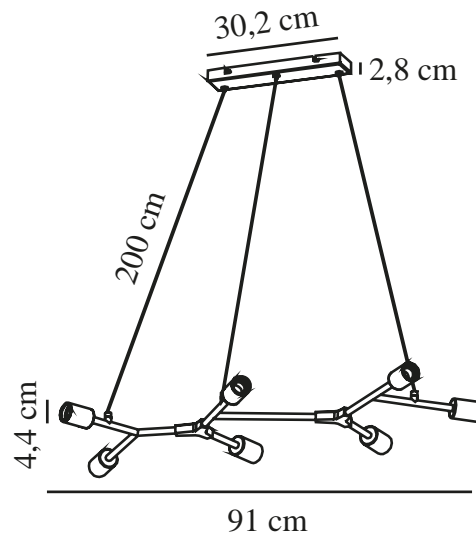

JOSEFINE 7-SPOT | CEILING PENDANT | BLACK

2010303003

nordlux®

Voltage (V): 230 Volt
IP degree: IP20
Maximum bulb wattage (W): 7x60
Class (Class 1, Class 2, Class 3):
Class 2 (Double isolated)
Socket type: E27

Primary material: Metal
Colour of the cable: Black
Length of the cable (cm): 200
Surface material of the cable:
Plastic
Is the cable replaceable: False
Colour: Black

Height (cm) : 4.4
Width (cm): 45
Length (cm): 91
EAN: 5704924001055
TUN: 2100511
Item Number: 2010303003
Pcs Per Master Carton: 3

Sales Box Height (cm): 44
Sales Box Width(cm): 7
Sales Box Depth (cm): 62
Sales Box Volume m³ : 0.0191
Product net weight (kg): 2.1

- Industrial style • Industrial expression with raw, masculine tubes
- New interpretation of a traditional chandelier • Design your own lamp expression with beautiful decorative bulbs

Josefine pendant with seven lamp heads is a beautiful reinterpretation of the traditional chandelier, which fits perfectly above a large dining table. Add seven identical decorative bulbs or play with several different bulbs to create your very own personal look. Delivered excl. light sources.