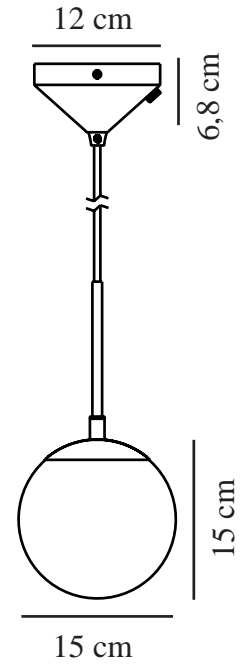

# GRANT 15 | CEILING PENDANT | BRASS

2010553035

nordlux®

Voltage (V): 220-240 Volt  
IP degree: IP20  
Maximum bulb wattage (W): 15  
Class (Class 1, Class 2, Class 3):  
Class 2 (Double isolated)  
Socket type: E14  
Parallel connection: False

Primary material: Glass  
Secondary material: Metal  
Colour of the glass: Opal white  
Colour of the cable: White  
Length of the cable (cm): 200  
Surface material of the cable:  
Plastic  
Is the cable replaceable: False  
Colour: Brass

Height (cm) : 30  
Width (cm): 15  
Shade Diameter (cm): 15  
Shade Height (cm): 15  
Lenght (cm): 15

EAN: 5704924001109  
TUN: 2100561  
Item Number: 2010553035  
Pcs Per Master Carton: 3

Sales Box Height (cm): 28  
Sales Box Width(cm): 17  
Sales Box Depth (cm): 17  
Sales Box Volume m<sup>3</sup> : 0.0081  
Product net weight (kg): 0.523