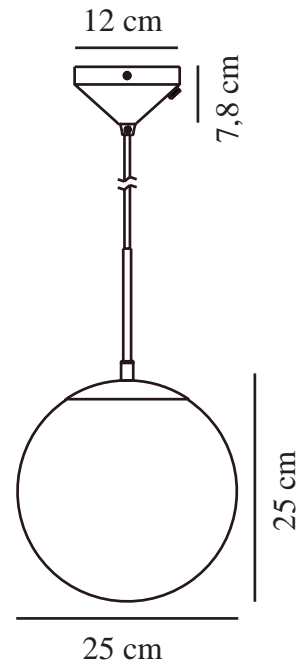

GRANT 25 | CEILING PENDANT | BRASS

2010563035

nordlux®

Voltage (V): 220-240 Volt
IP degree: IP20
Maximum bulb wattage (W): 25
Class (Class 1, Class 2, Class 3):
Class 2 (Double isolated)
Socket type: E27
Parallel connection: False

Primary material: Glass
Secondary material: Metal
Colour of the glass: Opal white
Colour of the cable: White
Length of the cable (cm): 200
Surface material of the cable:
Plastic
Is the cable replaceable: False
Colour: Brass

Height (cm) : 40
Width (cm): 25
Shade Diameter (cm): 25
Shade Height (cm): 25
Lenght (cm): 25

EAN: 5704924001116
TUN: 2100562
Item Number: 2010563035
Pcs Per Master Carton: 3

Sales Box Height (cm): 38
Sales Box Width(cm): 27
Sales Box Depth (cm): 27
Sales Box Volume m³ : 0.0277
Product net weight (kg): 1.017