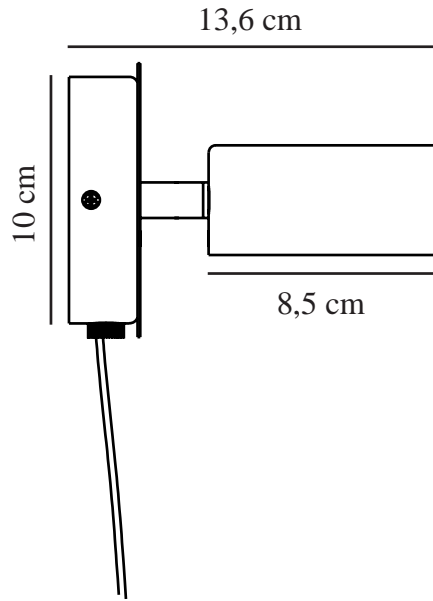

CLYDE | WALL LIGHT | BLACK

2010821003

nordlux®

Voltage (V): 220-240 Volt
IP degree: IP20
Class (Class 1, Class 2, Class 3):
Class 2 (Double isolated)
Socket type: LED Module
Dimmerable: False
Switch placement: On the cable

Primary material: Metal
Secondary material: Plastic
Colour of the cable: Black
Length of the cable (cm): 150
Surface material of the cable:
Textile
Is the cable replaceable: True
Colour: Black

Height (cm) : 10
Width (cm): 10
Shade Diameter (cm): 8.5
Projection (cm): 13.6
Tilt Angle (°): 320

EAN: 5704924001178
TUN: 2100603
Item Number: 2010821003
Pcs Per Master Carton: 3

Sales Box Height (cm): 14
Sales Box Width(cm): 12
Sales Box Depth (cm): 12
Sales Box Volume m³ : 0.002
Product net weight (kg): 0.35

Brightness of light (Lumen): 350
Colour temperature (Kelvin): 2700
Ra-value : 80
Lifetime (hours): 25000
Beam angle (°) : 120
Energy class: F
Actual watt (W): 4

- Scandinavian minimalistic design • Moodmaker™ 3-step dimmable with memory function
- 350 lumen per lamp head
- Adjustable joint and flexible lamp head for a directional light • 5-year LED guarantee