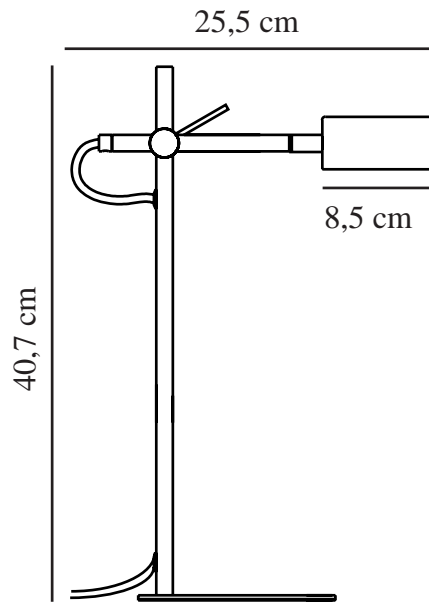

# CLYDE | TABLE LAMP | BLACK

2010835003

nordlux®

Voltage (V): 220-240 Volt  
IP degree: IP20  
Class (Class 1, Class 2, Class 3):  
Class 2 (Double isolated)  
Socket type: LED Module  
Switch placement: On the cable

Primary material: Metal  
Secondary material: Plastic  
Colour of the cable: Black  
Length of the cable (cm): 150  
Surface material of the cable:  
Textile  
Is the cable replaceable: False  
Colour: Black

Height (cm) : 40.7  
Width (cm): 15  
Tube Diameter (cm): 1.15  
Shade Diameter (cm): 8.5  
Length (cm): 25.5  
Tilt Angle (°): 130

EAN: 5704924001185  
TUN: 2100604  
Item Number: 2010835003  
Pcs Per Master Carton: 3

Sales Box Height (cm): 43.5  
Sales Box Width(cm): 5.5  
Sales Box Depth (cm): 18.5  
Sales Box Volume m³ : 0.0044  
Product net weight (kg): 1.4

Brightness of light (Lumen): 350  
Colour temperature (Kelvin): 2700  
Ra-value : 80  
Lifetime (hours): 25000  
Beam angle (°) : 120  
Energy class: F  
Actual watt (W): 4