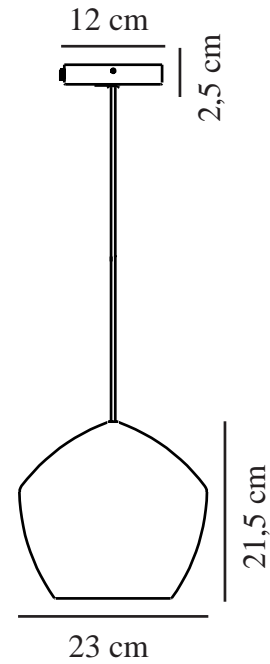

ORBIFORM | CEILING PENDANT | BRASS

2010673047

nordlux®

Voltage (V): 230 Volt
IP degree: IP20
Maximum bulb wattage (W): 40
Class (Class 1, Class 2, Class 3):
Class 2 (Double isolated)
Socket type: E27

Primary material: Glass
Secondary material: Metal
Colour of the glass: Smoked
Colour of the cable: Black
Length of the cable (cm): 200
Surface material of the cable:
Textile
Is the cable replaceable: False
Colour: Brass

Height (cm) : 21.5
Width (cm): 23
Shade Diameter (cm): 23
Lenght (cm): 23

EAN: 5704924001536
TUN: 2100571
Item Number: 2010673047
Pcs Per Master Carton: 3

Sales Box Height (cm): 30
Sales Box Width(cm): 27
Sales Box Depth (cm): 28
Sales Box Volume m³ : 0.0227
Product net weight (kg): 1.7