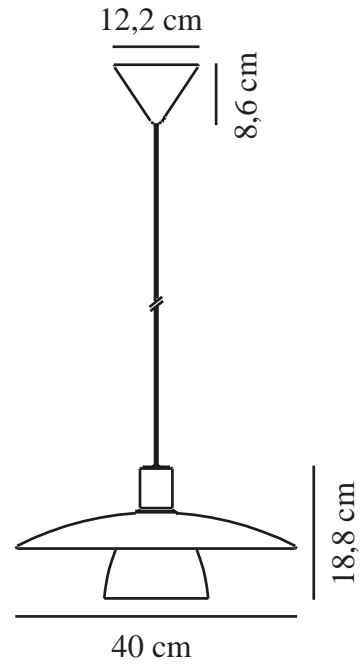

VERONA | CEILING PENDANT | BLACK

2010863001

nordlux®

Voltage (V): 220-240 Volt
IP degree: IP20
Maximum bulb wattage (W): 40
Class (Class 1, Class 2, Class 3):
Class 2 (Double isolated)
Socket type: E27
Parallel connection: False

Primary material: Glass
Secondary material: Metal
Colour of the glass: Opal white
Colour of the cable: Black
Length of the cable (cm): 200
Surface material of the cable:
Textile
Is the cable replaceable: False
Colour: Black

Height (cm) : 19
Width (cm): 39
Shade Diameter (cm): 39
Length (cm): 39
EAN: 5704924001635
TUN: 2100606
Item Number: 2010863001
Pcs Per Master Carton: 3

Sales Box Height (cm): 45.5
Sales Box Width(cm): 45.5
Sales Box Depth (cm): 16.3
Sales Box Volume m³ : 0.0337
Product net weight (kg): 2.12