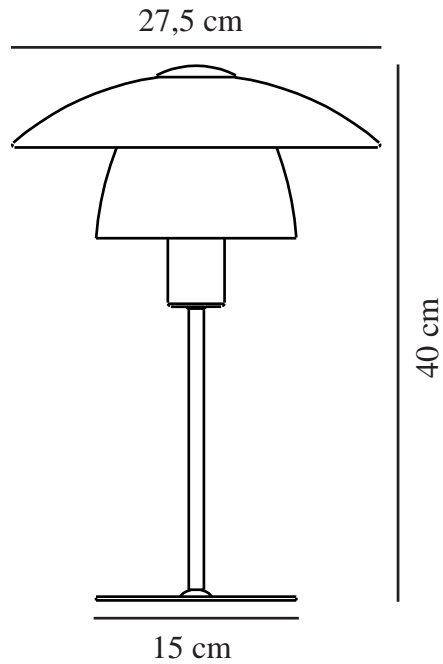

# VERONA | TABLE LAMP | BLACK

2010875001

nordlux®

Voltage (V): 230 Volt  
IP degree: IP20  
Maximum bulb wattage (W): 15  
Class (Class 1, Class 2, Class 3):  
Class 2 (Double isolated)  
Socket type: E27  
Switch placement: On the fixture  
  
Primary material: Glass  
Secondary material: Metal  
Colour of the glass: Opal white  
Colour of the cable: Black  
Length of the cable (cm): 150  
Surface material of the cable:  
Textile  
Is the cable replaceable: False  
Colour: Black

Height (cm) : 40  
Width (cm): 27.5  
Tube Diameter (cm): 1.15  
Shade Diameter (cm): 27.5  
Lenght (cm): 27.5

EAN: 5704924001642  
TUN: 2100608  
Item Number: 2010875001  
Pcs Per Master Carton: 3

Sales Box Height (cm): 36  
Sales Box Width(cm): 19  
Sales Box Depth (cm): 33.5  
Sales Box Volume m³ : 0.0229  
Product net weight (kg): 2.4

- Contemporary classic style
- Matte mouth blown opal glass that emits a soft light
- Elegant on/off string on the socket

Verona is a traditional series in a classic Scandinavian design. Verona is constructed of two beautiful opal white glass shades that ensure a nice even distribution of light into the room. Simultaneously, the contrast between the white opal glass and the matte black metal contributes to a modern look.