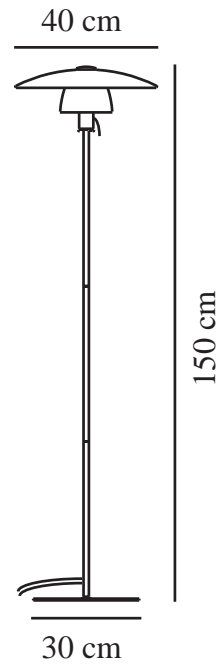

VERONA | FLOOR LAMP | BLACK

2010884001

nordlux®

Voltage (V): 230 Volt
IP degree: IP20
Maximum bulb wattage (W): 25
Class (Class 1, Class 2, Class 3):
Class 2 (Double isolated)
Socket type: E27
Switch placement: On the fixture

Primary material: Glass
Secondary material: Metal
Colour of the glass: Opal white
Colour of the cable: Black
Length of the cable (cm): 150
Surface material of the cable:
Textile
Is the cable replaceable: False
Colour: Black

Height (cm) : 150
Width (cm): 40
Tube Diameter (cm): 1.55
Shade Diameter (cm): 40
Length (cm): 40

EAN: 5704924001659
TUN: 2100609
Item Number: 2010884001
Pcs Per Master Carton: 2

Sales Box Height (cm): 46
Sales Box Width(cm): 25.5
Sales Box Depth (cm): 46
Sales Box Volume m³ : 0.054
Product net weight (kg): 5.1