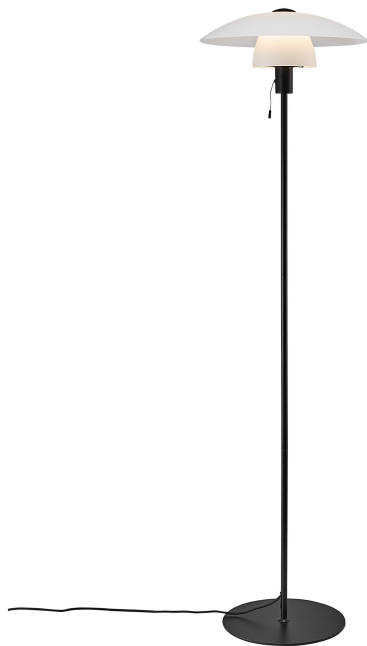

VERONA | FLOOR LAMP | BLACK

2010884001

nordlux®

Voltage (V): 230 Volt
IP degree: IP20
Maximum bulb wattage (W): 25
Class (Class 1, Class 2, Class 3):
Class 2 (Double isolated)
Socket type: E27
Switch placement: On the fixture

Primary material: Glass
Secondary material: Metal
Colour of the glass: Opal white
Colour of the cable: Black
Length of the cable (cm): 150
Surface material of the cable:
Textile
Is the cable replaceable: False
Colour: Black

- Contemporary classic style
- Mouth blown opal glass that emits a soft light
- Elegant on/off string on the socket

Verona is a traditional series in a classic Scandinavian design. Verona is constructed of two beautiful opal white glass shades that ensure a nice even distribution of light into the room. Simultaneously, the contrast between the white opal glass and the matte black metal contributes to a modern look.

Verona table lamp emits a soft glare free light without compromising on the light output. Therefore, the timeless table lamp can be used anywhere in the home that needs a little extra light, for example next to the couch or your favourite chair. The floor lamp is turned on and off with an elegant textile cord on the socket.