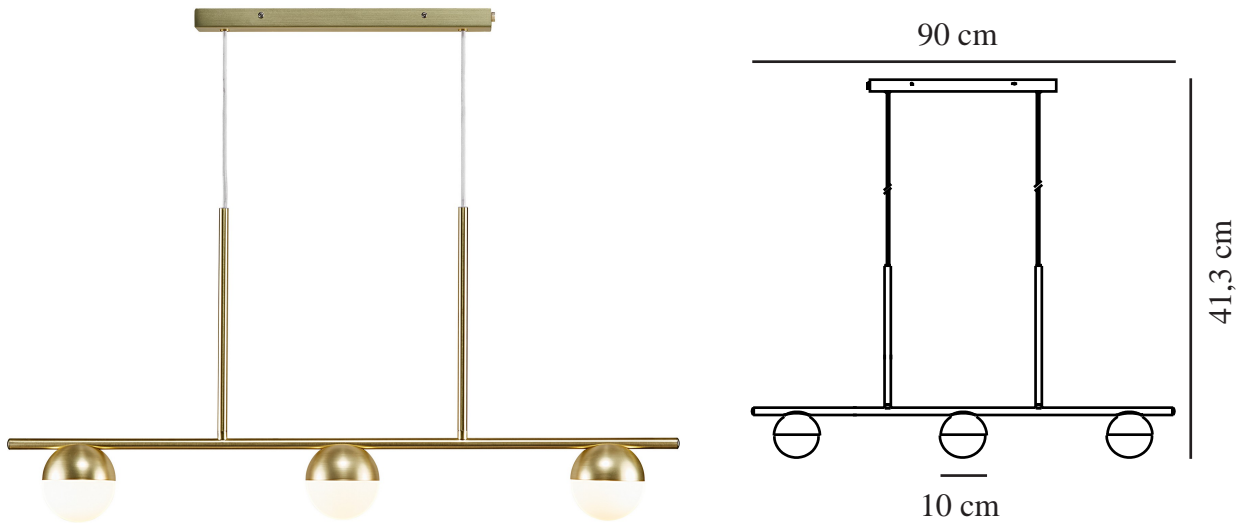

CONTINA 3-SPOT | CEILING PENDANT | BRASS

2010953035

nordlux®

Voltage (V): 230 Volt
IP degree: IP20
Maximum bulb wattage (W): 3x5
Class (Class 1, Class 2, Class 3):
Class 2 (Double isolated)
Socket type: G9

Primary material: Metal
Secondary material: Glass
Colour of the glass: Opal white
Colour of the cable: White
Length of the cable (cm): 200
Surface material of the cable:
Textile
Colour: Brass

Height (cm) : 41
Width (cm): 10
Shade Diameter (cm): 10
Length (cm): 90

EAN: 5704924001710
TUN: 2100615
Item Number: 2010953035
Pcs Per Master Carton: 2

Sales Box Height (cm): 23
Sales Box Width(cm): 11
Sales Box Depth (cm): 93
Sales Box Volume m³ : 0.0235
Product net weight (kg): 2.3

- Contemporary art deco style
- Matte white opal mouth blown glass
- Three lamp heads that emit a practical light

Contina combines attractive design and functionality, where it is the carefully selected details that make the series stand out and unique. The light frame is completed by a spherical opal white glass dome that hides the light source and spreads a soft glare free light into the room.