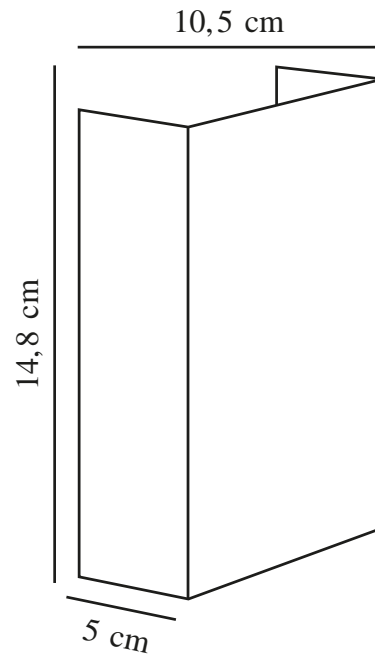

FOLD 10 | WALL LIGHT | CORTEN

2019041038

nordlux®

Voltage (V): 230 Volt
IP degree: IP54
Class (Class 1, Class 2, Class 3):
Class 1 (Earth contact)
Socket type: LED Module
Parallel connection: True

Primary material: Corten
Secondary material: Plastic
Colour of the glass: Clear
Suitable for Seaside: True
Colour: Corten

Height (cm) : 14.9
Width (cm): 10.6
Projection (cm): 4.5
EAN: 5704924001970
TUN: 2108857
Item Number: 2019041038
Pcs Per Master Carton: 3
Sales Box Height (cm): 16

Sales Box Width(cm): 6
Sales Box Depth (cm): 11.5
Sales Box Volume m³ : 0.0011
Product net weight (kg): 0.9

Brightness of light (Lumen): 225
Colour temperature (Kelvin): 3000
Ra-value : 80
Lifetime (hours): 30000
Beam angle (°) : 120
Energy class: F
Actual watt (W): 7.5

- Four light effects included • Built-in parallel connection • Designed for both outdoor and bathroom use
- Extra durable material suitable for coastal areas (Designed For Seaside) • 15-year

This lamp is a 10 cm wide miniature version of our traditional Fold lamp which creates new applications. Use Fold in corten as orientation light at the lower part of the wall or as a beautiful illuminating piece of art in the bathroom or the hallway.