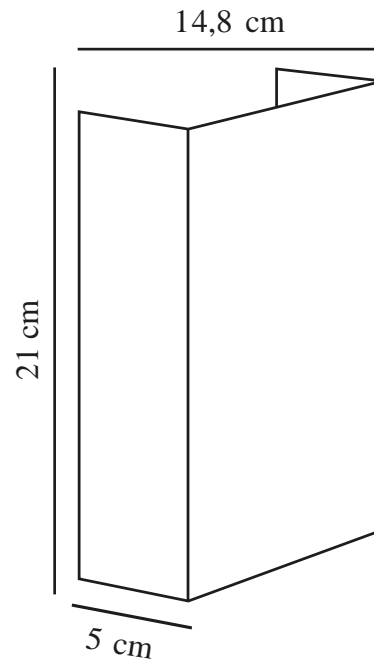

FOLD 15 | WALL LIGHT | CORTEN

2019051038

nordlux®

Voltage (V): 230 Volt
IP degree: IP54
Class (Class 1, Class 2, Class 3):
Class 1 (Earth contact)
Socket type: LED Module
Parallel connection: True

Primary material: Corten
Secondary material: Plastic
Colour of the glass: Clear
Suitable for Seaside: True
Colour: Corten

Height (cm) : 21
Width (cm): 15
Projection (cm): 4.5
EAN: 5704924001987
TUN: 2108858
Item Number: 2019051038
Pcs Per Master Carton: 3
Sales Box Height (cm): 22

Sales Box Width(cm): 6
Sales Box Depth (cm): 16
Sales Box Volume m³ : 0.0021
Product net weight (kg): 1.33

Brightness of light (Lumen): 225
Colour temperature (Kelvin): 3000
Ra-value : 80
Lifetime (hours): 30000
Beam angle (°) : 120
Energy class: F
Actual watt (W): 10.4

- Four light effects included • Built-in parallel connection • Designed for both outdoor and bathroom use
- Extra durable material suitable for coastal areas (Designed For Seaside) • 15-year