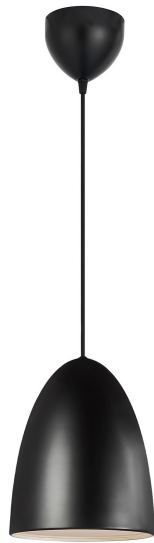

# NEXUS 2,0 | CEILING PENDANT | BLACK

2020583003

Voltage (V): 220-240 Volt  
IP degree: IP20  
Maximum bulb wattage (W): 40  
Class (Class 1, Class 2, Class 3):  
Class 2 (Double isolated)  
Socket type: E27  
Parallel connection: False

Primary material: Metal  
Secondary material: Plastic  
Colour of the cable: Black  
Length of the cable (cm): 300  
Surface material of the cable:  
Textile  
Is the cable replaceable: False  
Colour: Black

Height (cm) : 25.2  
Width (cm): 20  
Shade Diameter (cm): 20  
Shade Height (cm): 25.2  
Lenght (cm): 20

EAN: 5704924002359  
Item Number: 2020583003  
Pcs Per Master Carton: 2

Sales Box Height (cm): 29.5  
Sales Box Width(cm): 23  
Sales Box Depth (cm): 23  
Sales Box Volume m<sup>3</sup> : 0.0156  
Product net weight (kg): 1.13

- Minimalistic and timeless design
- Diffuser covers light source and softens light
- Satin matt finish

NEXUS is an exciting series that epitomises Nordic cool. The details tell the story of an elegantly designed light, for example, the pendant's invisible transition between shade and cord. Design by Bønnelycke MDD.