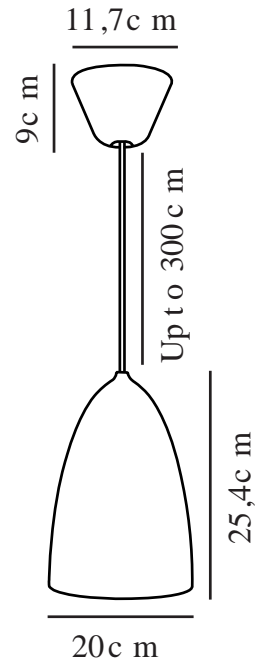

# NEXUS 2,0 | CEILING PENDANT | BLACK

2020583003

Voltage (V): 220-240 Volt  
IP degree: IP20  
Maximum bulb wattage (W): 40  
Class (Class 1, Class 2, Class 3):  
Class 2 (Double isolated)  
Socket type: E27  
Parallel connection: False

Primary material: Metal  
Secondary material: Plastic  
Colour of the cable: Black  
Length of the cable (cm): 300  
Surface material of the cable:  
Textile  
Is the cable replaceable: False  
Colour: Black

Height (cm) : 25.2  
Width (cm): 20  
Shade Diameter (cm): 20  
Shade Height (cm): 25.2  
Lenght (cm): 20

EAN: 5704924002359  
Item Number: 2020583003  
Pcs Per Master Carton: 2

Sales Box Height (cm): 29.5  
Sales Box Width(cm): 23  
Sales Box Depth (cm): 23  
Sales Box Volume m<sup>3</sup> : 0.0156  
Product net weight (kg): 1.13