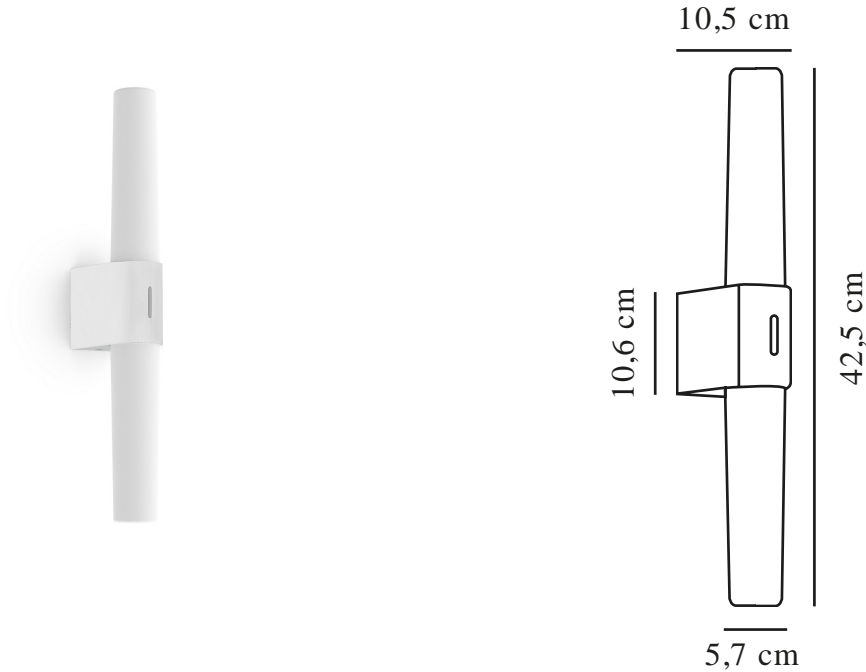

HELVA DOUBLE BASIC | WALL LIGHT | WHITE

2015311001

nordlux®

Voltage (V): 230 Volt
IP degree: IP44
Class (Class 1, Class 2, Class 3):
Class 2 (Double isolated)
Socket type: LED Module

Primary material: Plastic
Secondary material: Plastic
Colour: White

Width (cm): 5.7
Length (cm): 42.5

EAN: 5704924002571
TUN: 2113338
Item Number: 2015311001
Pcs Per Master Carton: 3
Sales Box Height (cm): 6

Sales Box Width(cm): 14
Sales Box Depth (cm): 43
Sales Box Volume m³ : 0.0036
Product net weight (kg): 0.48

Brightness of light (Lumen): 900
Colour temperature (Kelvin): 3000
Ra-value : 90
Lifetime (hours): 25000
Energy class: F
Actual watt (W): 9

- Cabinet bracket included
- Vertical and horizontal installation possible
- 5-year LED guarantee

Helva Double Basic is a modern and minimalistic wall lamp with integrated LED that with its high IP degree, IP44, is suitable for humid areas such as the bathroom.

The wall lamp emits a beautiful and natural light, RA90, that is turned on and off using the wall switch. Helva Double Basic can both be installed vertically and horizontally which allows you to frame all the sides of your mirror to create the perfect lighting. However, if you prefer mounting the lamp on a cabinet this can easily be done thanks to the included cabinet bracket.